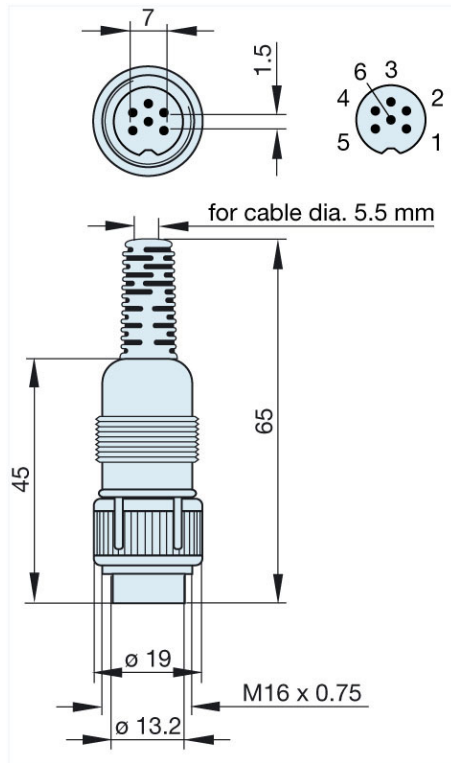

Picture
Drawing

Belden Deutschland GmbH
Im Gewerbepark 2
58579 Schalksmühle
Germany
Phone: +49 7127/14-1806
E-Mail: icos-sales@belden.com

The information published in the websites has been compiled as carefully as possible. It is subject to alteration without notice in technical as well as in price-related/commercial respect. The complete information and data were available on user documentation. Mandatory information can only be obtained by a concrete query.