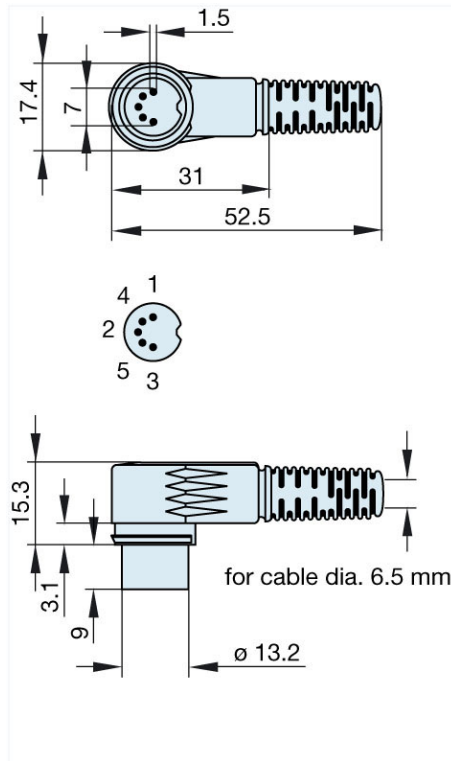

Picture
Drawing

Belden Deutschland GmbH
Im Gewerbepark 2
58579 Schalksmühle
Germany
Phone: +49 7127/14-1806
E-Mail: icos-sales@belden.com

The information published in the websites has been compiled as carefully as possible. It is subject to alteration without notice in technical as well as in price-related/commercial respect. The complete information and data were available on user documentation. Mandatory information can only be obtained by a concrete query.