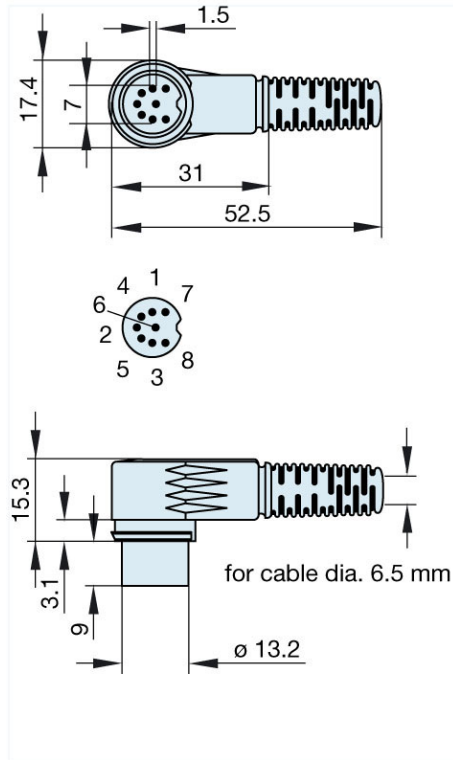

Picture
Drawing

Belden Deutschland GmbH
Im Gewerbepark 2
58579 Schalksmühle
Germany
Phone: +49 7127/14-1806
E-Mail: icos-sales@belden.com

The information published in the websites has been compiled as carefully as possible. It is subject to alteration without notice in technical as well as in price-related/commercial respect. The complete information and data were available on user documentation. Mandatory information can only be obtained by a concrete query.