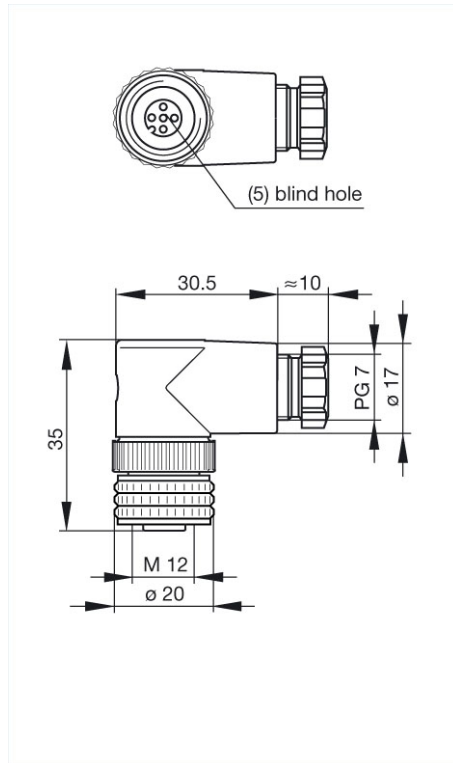

HIRSCHMANN

A BELDEN BRAND

Industrial Connecting Solutions: Circular Connectors: M8 - M12 Connectors: M12 Connectors: M12 Circular connector (M12 E-Series)-with screw locking: Angled cable socket, self-assembled: ELWIKA 4012

PG7 transparent/ topas

<https://catalog.beldensolutions.com:443/link/57078-24228-256281-256292-256304-24445-24446-24262-36388/en/conf/ui/state>

Picture

Drawing

Belden Deutschland GmbH

Im Gewerbepark 2
58579 Schalksmühle
Germany
Phone: +49 7127/14-1806
E-Mail: icos-sales@belden.com

The information published in the websites has been compiled as carefully as possible. It is subject to alteration without notice in technical as well as in price-related/commercial respect. The complete information and data were available on user documentation. Mandatory information can only be obtained by a concrete query.