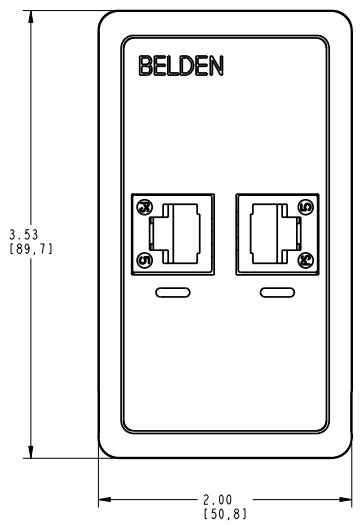

DATE 2009 APR 14

DES/DRW APP REV

SUPERSEDES IBDN-15,
IBDN-16 & IBDN-17

QA BL A

NOTES
01. ALL DIMENSIONS ARE IN INCHES AND (MILLIMETERS).
02. ALL DIMENSIONS SHOWN AS REFERENCE ONLY.

INFORMATION SUR LE PRODUIT PRODUCT INFO	
NUMÉRO DE PIÈCE PART NUMBER	DESCRIPTION
AX100390	2-PORT DVO-BIX OUTLET SURFACE 568-A (GREY)
AX100391	2-PORT DVO-BIX OUTLET SURFACE 568-A (ALMOND)
AX100392	2-PORT DVO-BIX OUTLET SURFACE 568-A (WHITE)
AX100393	2-PORT DVO-BIX OUTLET SURFACE 568-A (BLACK)
AX100394	2-PORT DVO-BIX OUTLET SURFACE 568-B (GREY)
AX100395	2-PORT DVO-BIX OUTLET SURFACE 568-B (ALMOND)
AX100396	2-PORT DVO-BIX OUTLET SURFACE 568-B (WHITE)
AX100397	2-PORT DVO-BIX OUTLET SURFACE 568-B (BLACK)