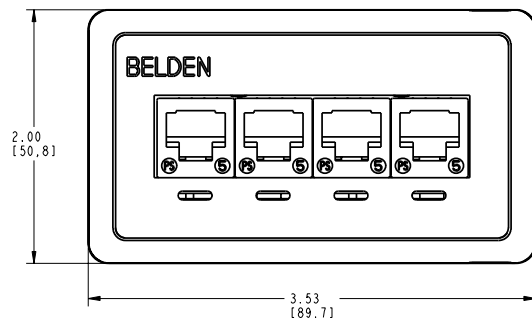

DATE 2009 APR 14

DES/DRW APP REV

SUPERSEDES IBDN-15,
IBDN-16 & IBDN-17

QA BL A

NOTES

01. ALL DIMENSIONS ARE IN INCHES AND [MILLIMETERS].

02. ALL DIMENSIONS SHOWN AS REFERENCE ONLY.

INFORMATION SUR LE PRODUIT
PRODUCT INFO

NUMÉRO DE PIÈCE PART NUMBER	DESCRIPTION
AX100398	4-PORT DVO-BIX OUTLET SURFACE 568-A (GREY)
AX100399	4-PORT DVO-BIX OUTLET SURFACE 568-A (ALMOND)
AX100400	4-PORT DVO-BIX OUTLET SURFACE 568-A (WHITE)
AX100401	4-PORT DVO-BIX OUTLET SURFACE 568-A (BLACK)
AX100402	4-PORT DVO-BIX OUTLET SURFACE 568-B (GREY)
AX100403	4-PORT DVO-BIX OUTLET SURFACE 568-B (ALMOND)
AX100404	4-PORT DVO-BIX OUTLET SURFACE 568-B (WHITE)
AX100405	4-PORT DVO-BIX OUTLET SURFACE 568-B (BLACK)

PROPRIÉTÉ INTELLECTUELLE

PROPRIETARY INFORMATION

BELDEN
SENDING ALL THE RIGHT SIGNALS™

PAGE / SHEET
3 DE / OF 3

DESSIN NON À L'ÉCHELLE
DRAWING NOT TO SCALE

TITRE / TITLE

**NXTOBS TYPE
SURF. MOUNTED
BIX ASS'Y**

NUMÉRO DE DESSIN/DRAWING NUMBER

BELDEN-263