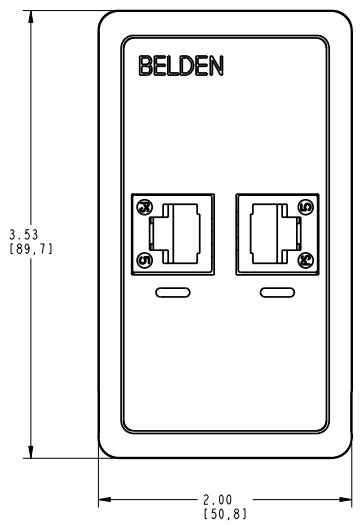

NUMÉRO DE DESSIN/DRAWING NUMBER

BELDEN-263

DATE 2009 APR 14

DES/DRW APP REV

SUPERSEDES IBDN-15,
IBDN-16 & IBDN-17

QA BL A

NOTES
01. ALL DIMENSIONS ARE IN INCHES AND (MILLIMETERS).
02. ALL DIMENSIONS SHOWN AS REFERENCE ONLY.