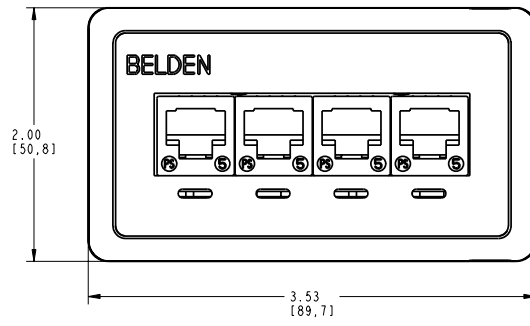

DES/DRW APP REV

SUPERSEDES IBDN-15,
IBDN-16 & IBDN-17

QA BL A

NOTES
01. ALL DIMENSIONS ARE IN INCHES AND [MILLIMETERS].
02. ALL DIMENSIONS SHOWN AS REFERENCE ONLY.

INFORMATION SUR LE PRODUIT PRODUCT INFO	
NUMÉRO DE PIÈCE PART NUMBER	DESCRIPTION
AX100398	4-PORT DVO-BIX OUTLET SURFACE 568-A (GREY)
AX100399	4-PORT DVO-BIX OUTLET SURFACE 568-A (ALMOND)
AX100400	4-PORT DVO-BIX OUTLET SURFACE 568-A (WHITE)
AX100401	4-PORT DVO-BIX OUTLET SURFACE 568-A (BLACK)
AX100402	4-PORT DVO-BIX OUTLET SURFACE 568-B (GREY)
AX100403	4-PORT DVO-BIX OUTLET SURFACE 568-B (ALMOND)
AX100404	4-PORT DVO-BIX OUTLET SURFACE 568-B (WHITE)
AX100405	4-PORT DVO-BIX OUTLET SURFACE 568-B (BLACK)