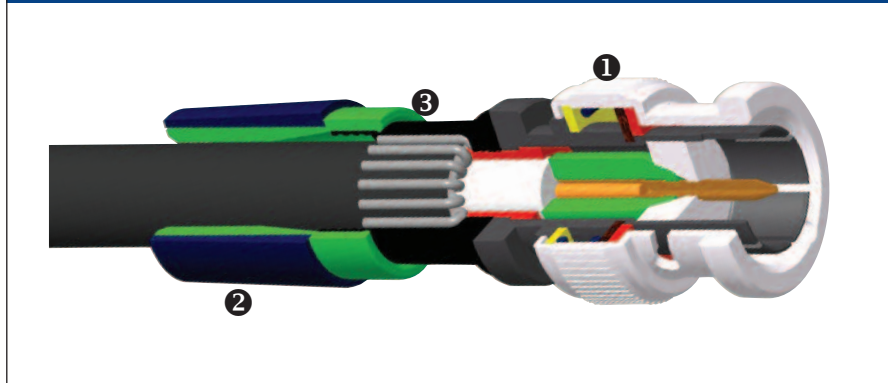

Belden Compression Connectors

Belden BNC, RCA and F Compression Connectors exceed SCTE Standards for signal ingress, egress and water migration, while providing exceptional aesthetic and strength characteristics. They ensure optimal connector performance by offering:

- Three 360-degree compression rings
- Visual confirmation of cable entry
- Better performance with improved signal impedance

Three 360-degree Compression Rings

This unique technology assures the effectiveness of the cable-to-connector termination and therefore the quality of the signal transmission.

1. Connector pin compresses 360-degrees around cable center conductor, for greater surface contact and preservation of center pin shape
2. Compression circles entire cable ensuring integrity of dielectric jacket and cable
3. Machined brass sealing rings create a permanent water barrier seal and excellent holding strength

Internal Depiction of a Compressed BNC Connector

Viewed Cable Entry/Termination

Belden offers the ability to see the cable enter the connector, and for BNC and RCA connectors, a unique pop-up pin confirms a proper termination and contact point. Being able to visually confirm the cable termination means better and faster installation.