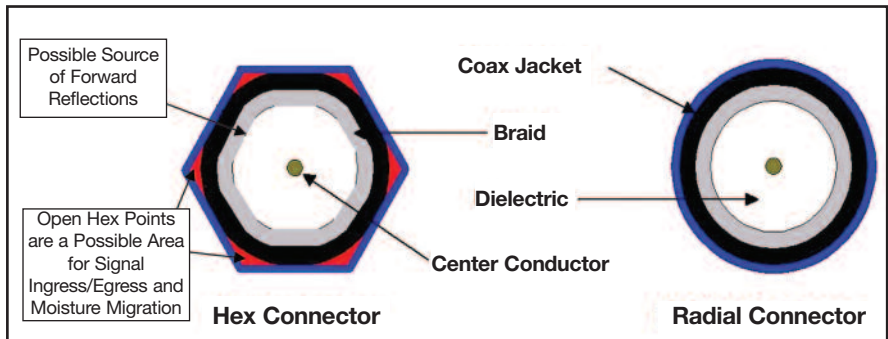

1. Connector pin compresses 360-degrees around cable center conductor, for greater surface contact and preservation of center pin shape
2. Compression circles entire cable ensuring integrity of dielectric jacket and cable
3. Machined brass sealing rings create a permanent water barrier seal and excellent holding strength

Internal Depiction of a Compressed BNC Connector

Viewed Cable Entry/Termination

Belden offers the ability to see the cable enter the connector, and for BNC and RCA connectors, a unique pop-up pin confirms a proper termination and contact point. Being able to visually confirm the cable termination means better and faster installation.

1. Cable Enters Connector

2. Pin is Pushed Through

3. Pin Becomes Clearly Visible

Better Performance

Belden utilizes a compression technique that preserves the integrity of the signal. Other connector systems use a crimping technique which damages the jacket, dielectric and wire, resulting in multiple signal leakage points and moisture entry. Belden's compression process provides a smooth and consistent seal that reduces signal ingress or egress, prevents moisture penetration and improves the overall quality of the installation.