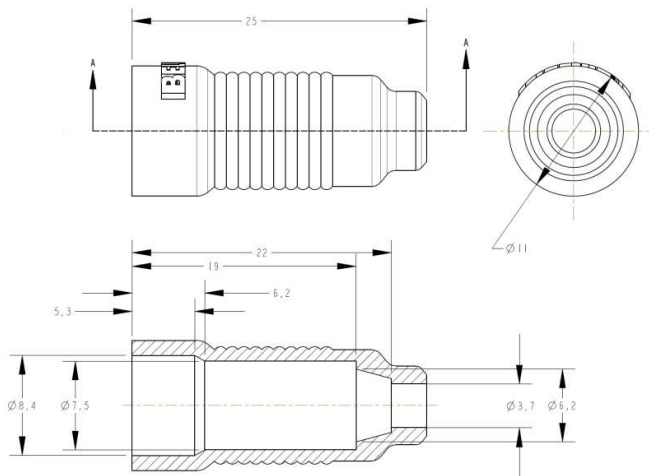

SLS-RG59/6-color and SLS-RGB/color

Cable Boots for 1-piece HD BNC connectors

Application

These Cable boots are specially designed to fit on the 1-piece HD compression connectors of Belden in combination with Belden® HD Digital Video cables.

The cable boot SLS-59/6-color is designed to use in combination with 1505- and 1694-cable products and SLS-RGB/color is designed to use in combination with 1855-cable products.

Specifications

Figure 1 – SLS-59/6 with dimensions

Figure 2 – SLS-RGB with dimensions

Mechanical and Environmental

The cable boots are made out of flexible EPDM material and are RoHS compliant. The temperature range goes from -40°C to +70°C.

Colors

The boots will be available in ten different colors: