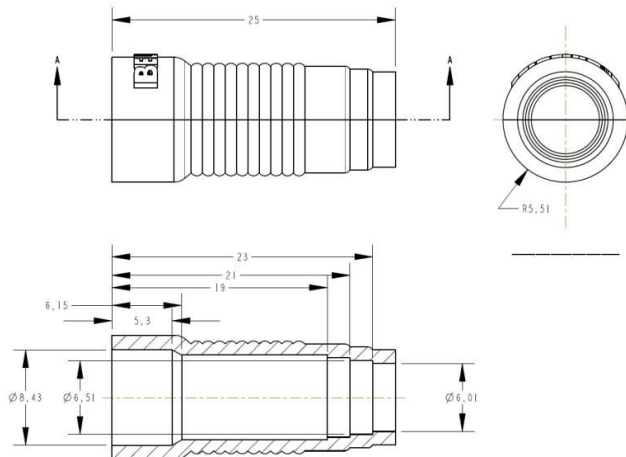

SLS-RG59/6-color and SLS-RGB/color

Cable Boots for 1-piece HD BNC connectors

Application

These Cable boots are specially designed to fit on the 1-piece HD compression connectors of Belden in combination with Belden® HD Digital Video cables.

The cable boot SLS-59/6-color is designed to use in combination with 1505- and 1694-cable products and SLS-RGB/color is designed to use in combination with 1855-cable products.

Specifications

Figure 1 – SLS-59/6 with dimensions

Figure 2 – SLS-RGB with dimensions

Mechanical and Environmental

The cable boots are made out of flexible EPDM material and are RoHS compliant. The temperature range goes from -40°C to +70°C.

Colors

The boots will be available in ten different colors: