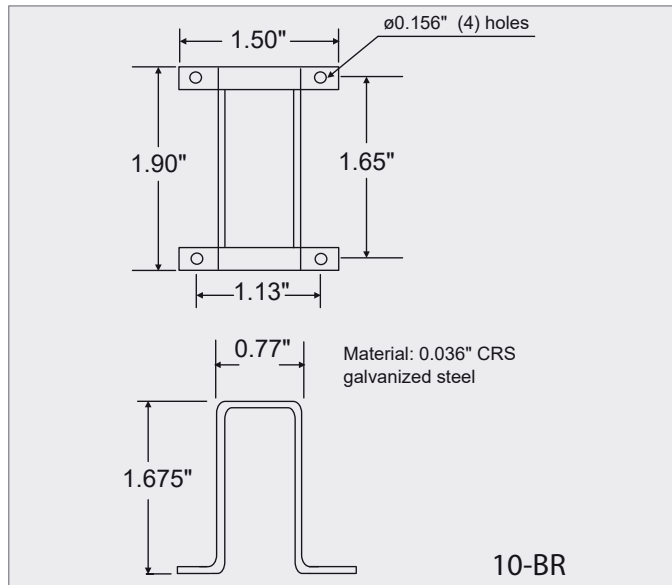

Brackets & Screws

Mounting Hardware

Signal's accessory products, including brackets and screws can be used in conjunction with a variety of Signal power transformers.

Brackets

- 10-BR bracket for use with Signal's 10 VA size PC, DPC, MPC, and DMPC series transformers
- 24-BR bracket for use with Signal's 24 VA size PC, DPC, MPC, and DMPC series transformers
- Please refer to transformer data sheets for details on bracket compatibility and transformer part numbers

Screws

- For use with Signal's 14A, ST, DST, LP, and MPL series transformers
- Slotted pan screw 4-40 x 1 3/8" thread size (part number ST-MS)
- Compatible with 4-40 hex nut (part number ST-MN)

Part Number Selection & Mechanical Specifications

Brackets

Bracket Number	MW	MD
	Inches (mm)	
10-BR	1.65 (41.9)	1.13 (28.7)
24-BR	1.37 (34.9)	2.00 (50.8)

Screws

Part Number	Description
ST-MS*	Slotted pan screw 4-40, 1 3/8" long, plastic
ST-MN*	Hex nut 4-40, plastic
250-FO-SL*	1/4" Fast-on spade lug (used with TransPort™ connectors)