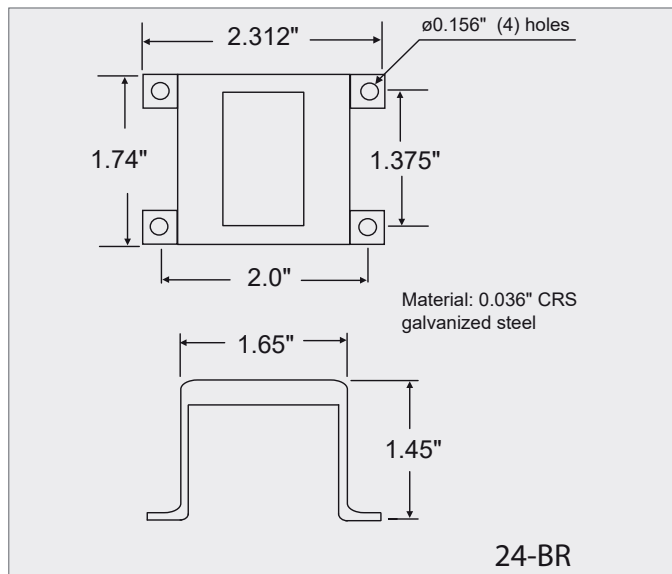

Brackets & Screws

Mounting Hardware

Signal's accessory products, including brackets and screws can be used in conjunction with a variety of Signal power transformers.

Brackets

- 10-BR bracket for use with Signal's 10 VA size PC, DPC, MPC, and DMPC series transformers
- 24-BR bracket for use with Signal's 24 VA size PC, DPC, MPC, and DMPC series transformers
- Please refer to transformer data sheets for details on bracket compatibility and transformer part numbers

Screws

- For use with Signal's 14A, ST, DST, LP, and MPL series transformers
- Slotted pan screw 4-40 x 1 3/8" thread size (part number ST-MS)
- Compatible with 4-40 hex nut (part number ST-MN)

Part Number Selection & Mechanical Specifications

Brackets

Bracket Number	MW	MD
	Inches (mm)	
10-BR	1.65 (41.9)	1.13 (28.7)
24-BR	1.37 (34.9)	2.00 (50.8)

Screws

Part Number	Description
ST-MS*	Slotted pan screw 4-40, 1 3/8" long, plastic
ST-MN*	Hex nut 4-40, plastic
250-FO-SL*	1/4" Fast-on spade lug (used with TransPort™ connectors)