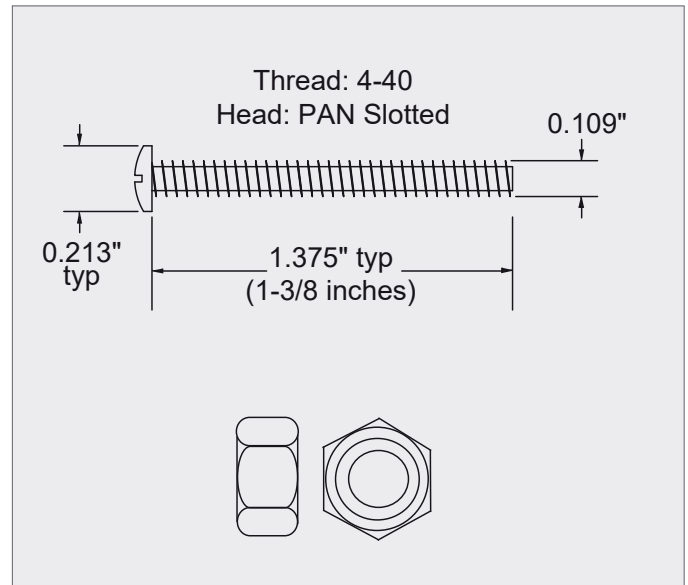

Screws

Part Number	Description
ST-MS*	Slotted pan screw 4-40, 1 3/8" long, plastic
ST-MN*	Hex nut 4-40, plastic
250-FO-SL*	1/4" Fast-on spade lug (used with TransPort™ connectors)

* Sold in bags of 100 only