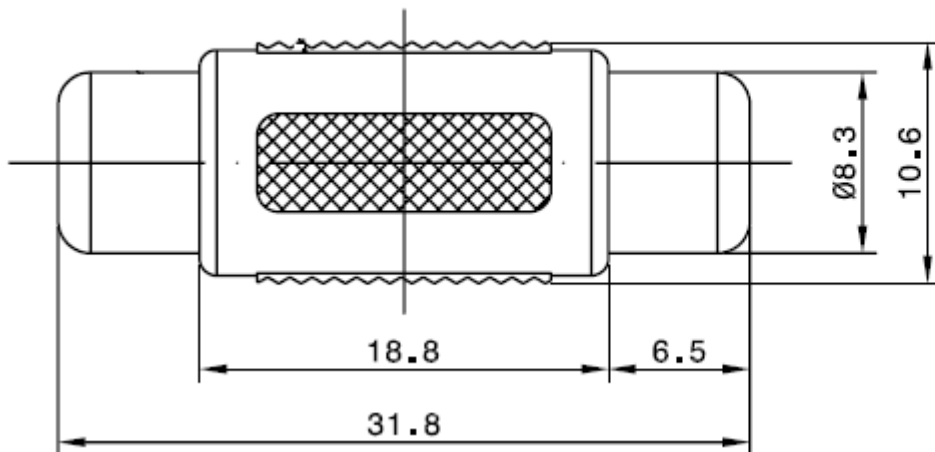

DESCRIPTION: RCA (JACK/JACK), GOLD, ADAPTER
 MODEL NUMBER: 19-1319
 APPLICATION: ADAPTER
 CRIMP TOOL: N/A
 MATERIAL: BODY BRASS GOLD PLATED
 SHELL PVC
 INSULATOR BAKELITE YELLOW
 RoHS COMPLIANCE: NO
 TECHNICAL DETAIL: N/A

 <small>This PROPRIETARY Document is property of Cinch Connectivity Solutions. It is confidential in nature, non-transferable, and issued with the clear understanding that it is not traced or copied without permission and is returnable upon demand.</small> <small>INTERPRET DRAWING IN ACCORDANCE WITH ASME Y14.5-2009.</small>	<small>3RD ANGLE PROJECTION</small> 	AIM-Cambridge	
	RoHS <input checked="" type="checkbox"/> 2002/95/EC	<small>Title:</small> RCA (Jack/Jack), Gold, Adapter	
<small>UNLESS OTHERWISE SPECIFIED UNITS: METRIC</small> .XX ±.51 .XXX ±.127 ANGLES ±2°	<small>Model No.</small> 19-1319		
<small>Size</small> A	<small>DO NOT SCALE DRAWING</small>	<small>Date:</small> 10/16/2013	Sheet 1 of 1