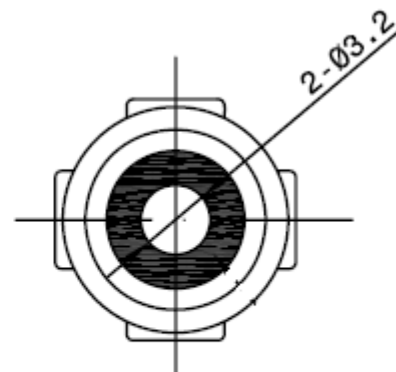

DESCRIPTION: RCA (JACK/JACK), GOLD, ADAPTER
 MODEL NUMBER: 19-1319
 APPLICATION: ADAPTER
 CRIMP TOOL: N/A
 MATERIAL: BODY BRASS GOLD PLATED
 SHELL PVC
 INSULATOR BAKELITE YELLOW
 RoHS COMPLIANCE: NO
 TECHNICAL DETAIL: N/A

 <small>This PROPRIETARY Document is property of Cinch Connectivity Solutions. It is confidential in nature, non-transferable, and issued with the clear understanding that it is not traced or copied without permission and is returnable upon demand.</small> <small>INTERPRET DRAWING IN ACCORDANCE WITH ASME Y14.5-2009.</small>	<small>3RD ANGLE PROJECTION</small> 	AIM-Cambridge	
	RoHS <input checked="" type="checkbox"/> 2002/95/EC	<small>Title:</small> RCA (Jack/Jack), Gold, Adapter	
<small>UNLESS OTHERWISE SPECIFIED UNITS: METRIC</small> .XX ±.51 .XXX ±.127 ANGLES ±2°	<small>Model No.</small> 19-1319		
<small>Size</small> A	<small>DO NOT SCALE DRAWING</small>	<small>Date:</small> 10/16/2013	Sheet 1 of 1