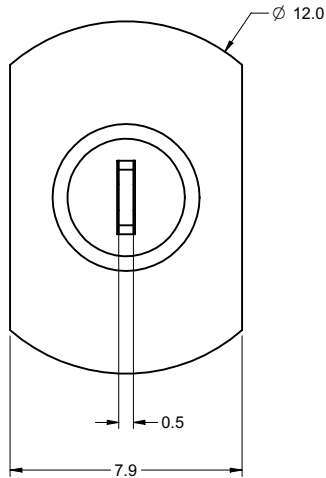

PART NUMBER	ITEM ① BODY	ITEM ② INSULATOR	ITEM ③ CONTACT
25-7670	BRASS NICKEL PLATED	PE	P BRONZE TIN PLATED

DRAWING NO. 25-7670			
REVISIONS			
01	OFFICIAL RELEASE	2009.09.08 09.32.21 Betty 08-18-09	

受控 CONTROLLED DOCUMENT					
编号 P/N	25-7670	版本 Rev	01	日期 Rel'd Date	SEP 14, 09

NOTES:
1. TECHNICAL DETAIL: REFER TO EMERSON DOCUMENT P/N 25-0000

THIS DRAWING TO BE INTERPRETED
PER ANSI Y 14.5M - 1994

COMPANY CONFIDENTIAL

TOLERANCE UNLESS OTHERWISE SPECIFIED		DRAWN BY LINDA.WU	DATE 08-18-09
DECIMALS	mm	CHECKED BY LINDA.WU	DATE 08-18-09
X	± 0.5	APPROVED BY THOMAS	DATE 08-18-09
X.X	± 0.2		
X.XX	± 0.1		
ANGLES	± 0.5°	U/M	mm

EMERSON
Network Power

Connectivity Solutions

TITLE
F-61 HD CHASSIS MT. W/2D CUT
F-61 HD CHASSIS MT. W/2D CUT

THIS DRAWING WAS PRODUCED BY COMPUTER, DO NOT SCALE DRAWING OR UPDATE MANUALLY.		SHEET 1 OF 1	DRAWING NO. 25-7670	SIZE C
--	--	-----------------	------------------------	-----------