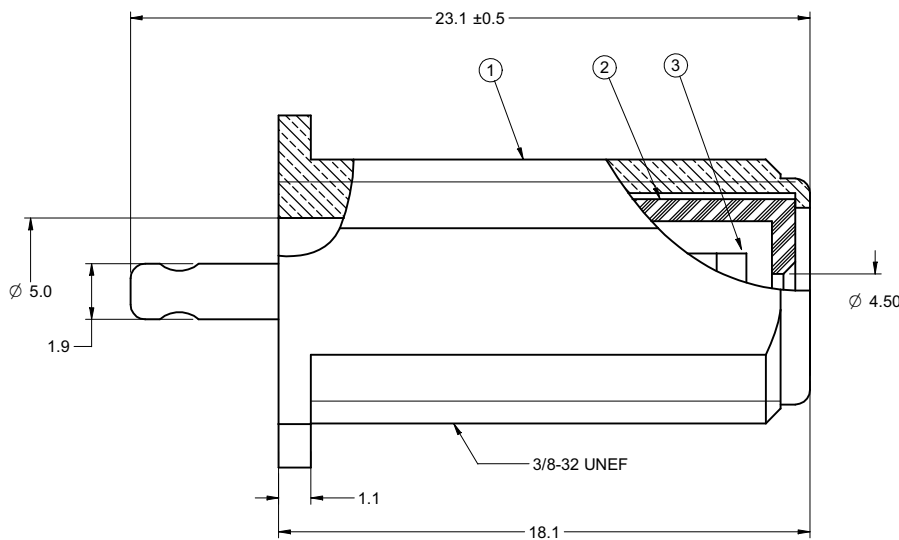

PART NUMBER	ITEM ① BODY	ITEM ② INSULATOR	ITEM ③ CONTACT
25-7670	BRASS NICKEL PLATED	PE	P BRONZE TIN PLATED

DRAWING NO. 25-7670			
REVISIONS			
01	OFFICIAL RELEASE	2009.09.08 09.32.21 Betty 08-18-09	

受控 CONTROLLED DOCUMENT					
编号 P/N	25-7670	版本 Rev	01	日期 Rel'd Date	SEP 14, 09

NOTES:
1. TECHNICAL DETAIL: REFER TO EMERSON DOCUMENT P/N 25-0000

THIS DRAWING TO BE INTERPRETED
PER ANSI Y 14.5M - 1994

COMPANY CONFIDENTIAL

TOLERANCE UNLESS OTHERWISE SPECIFIED		DRAWN BY LINDA.WU	DATE 08-18-09
DECIMALS	mm	CHECKED BY LINDA.WU	DATE 08-18-09
X	± 0.5	APPROVED BY THOMAS	DATE 08-18-09
X.X	± 0.2		
X.XX	± 0.1		
ANGLES	± 0.5°	U/M	mm

EMERSON
Network Power

Connectivity Solutions

TITLE
F-61 HD CHASSIS MT. W/2D CUT
F-61 HD CHASSIS MT. W/2D CUT

THIS DRAWING WAS PRODUCED BY COMPUTER, DO NOT SCALE DRAWING OR UPDATE MANUALLY.		SHEET 1 OF 1	DRAWING NO. 25-7670	SIZE C
--	--	-----------------	------------------------	-----------