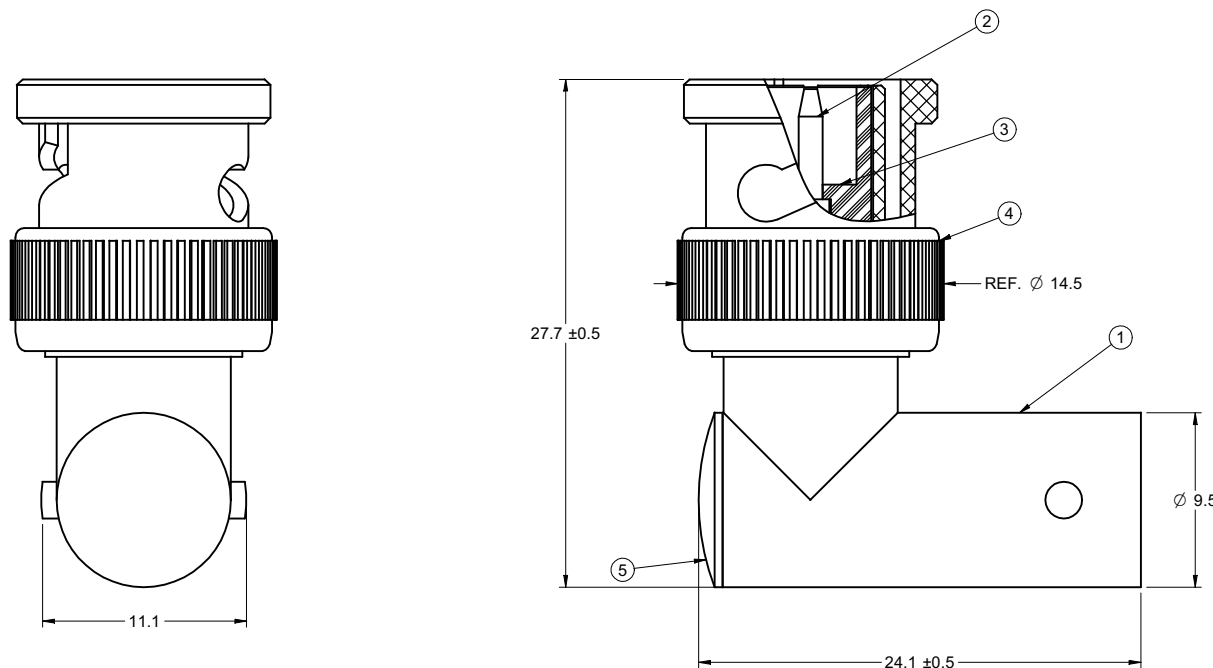

	5			4				3		2		1
PART NUMBER	ITEM ① BODY	ITEM ② CONTACT	ITEM ③ INSULATOR	ITEM ④ NUT	ITEM ⑤ END CAP							
27-8150	ZINC NICKEL PLATED	BRASS GOLD PLATED	DELIN	ZINC NICKEL PLATED	BRASS NICKEL PLATED							

DRAWING NO. 27-8150	
REVISIONS	
01	OFFICIAL RELEASE
08-28-09	Y U W T T Betty 2009.08.10 08:41:46

受控 CONTROLLED DOCUMENT					
编号 P/N	27-8150	版本 Rev	01	日期 Rel'd Date	SEP 14, 09

- NOTES:
1. IMPEDANCE: 50 OHMS NOMINAL
 2. FREQUENCY RANGE: 0-4 GHz
 3. PRODUCT SHOULD BE RoHS COMPLIANCE
 4. TECHNICAL DETAIL: REFER TO EMERSON DOCUMENT P/N 27-0000.

THIS DRAWING TO BE INTERPRETED
PER ANSI Y 14.5M - 1994

COMPANY CONFIDENTIAL

TOLERANCE UNLESS OTHERWISE SPECIFIED		DRAWN BY BETTY.YU	DATE 08-28-09	 Connectivity Solutions
DECIMALS	mm	CHECKED BY TERRY.W	DATE 08-28-09	
X	+ 0.5	APPROVED BY THOMAS	DATE 08-28-09	
X.X	+ 0.2	U/M	mm	
X.XX	+ 0.1			
ANGLES	+ 0.5°			
THIS DRAWING WAS PRODUCED BY COMPUTER, DO NOT SCALE DRAWING OR UPDATE MANUALLY.				SHEET 1 OF 1
DRAWING NO. 27-8150			SIZE C	