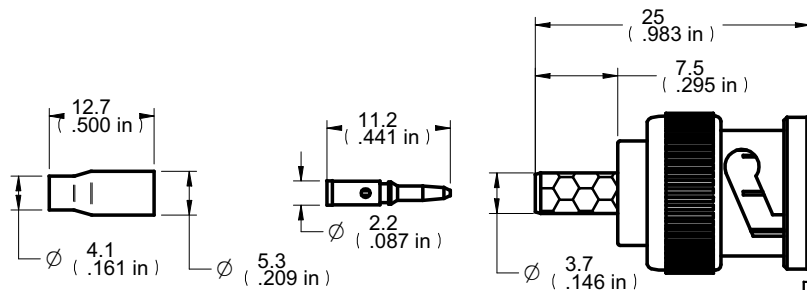

Description: BNC 3PC FOR RG-179
 Part No: 27-9241
 Application: For RG 179 Cable
 Crimp Tool: 24-9912P
 Impedance: 50 ohm
 Frequency Range: 0~4 GHz
 Material: Body Brass Nickel plated
 Insulator Delrin
 Contact Brass Gold plated
 Sleeve Brass Nickel plated
 Coupling nut Brass Nickel plated
 RoHS Compliance: Yes
 Technical Detail: Refer to Emerson Document P/N 27-0000

受控 CONTROLLED DOCUMENT					
编号 P/N	27-9241-CUST	版本 Rev	01	日期 Rel'd Date	SEP 14, 09

DIM OUTLINE

CUSTOMER COPY

TOLERANCE UNLESS OTHERWISE SPECIFIED		DRAWN BY LINDA.WU	DATE 08-18-09
DECIMALS	mm	CHECKED BY LINDA.WU	DATE 08-18-09
X	± 0.5	APPROVED BY THOMAS	DATE 08-18-09
X.X	± 0.3	U/M	mm
X.XX	± 0.1		
ANGLES	± 0.5°		