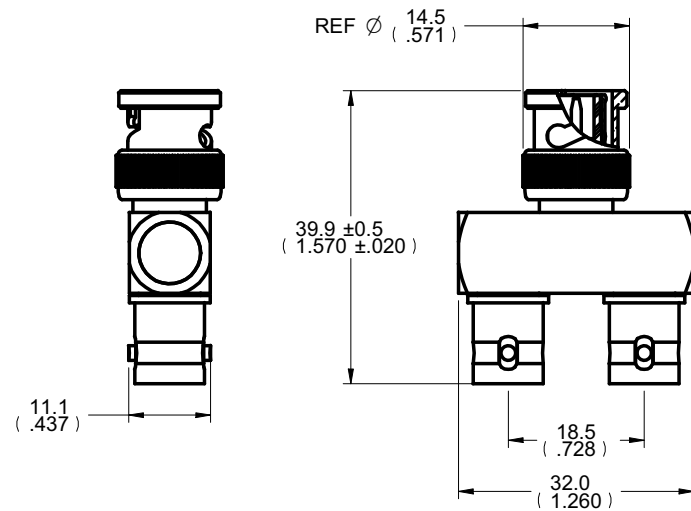

01	OFFICIAL RELEASE				2009.09.1
	08-05-09	I	W	W	H

Description: BNC Goalpost "T" Adaptor  
 Part No: 27-9294  
 Application: Adaptor  
 Crimp Tool: N/A  
 Impedance: 50 Ohm  
 Frequency Range: 0-4 GHz  
 Material: Body Brass Nickel Plated  
 Nut Zinc Nickel Plated  
 Insulator PTFE  
 Contact Brass Gold Plated

RoHS Compliance: Yes

Technical Detail: N/A

CUSTOMER COPY

**DIM OUTLINE**

TOLERANCE UNLESS OTHERWISE SPECIFIED		DRAWN BY IVON.W	DATE 08-05-09
DECIMALS	mm	CHECKED BY IVON.W	DATE 08-05-09
X	$\pm$ 0.5	APPROVED BY THOMAS	DATE 08-05-09
X.X	$\pm$ 0.3	U/M	mm
X.XX	$\pm$ 0.1		
ANGLES	$\pm$ 0.5°		

**EMERSON**  
Network Power

**Connectivity Solutions**

TITLE  
GOALPOST T" ADAPTOR""

SHEET 1 OF 1	DRAWING NO. 27-9294	SIZE A
-----------------	------------------------	-----------

THIS DRAWING WAS PRODUCED BY COMPUTER,  
DO NOT SCALE DRAWING OR UPDATE MANUALLY.