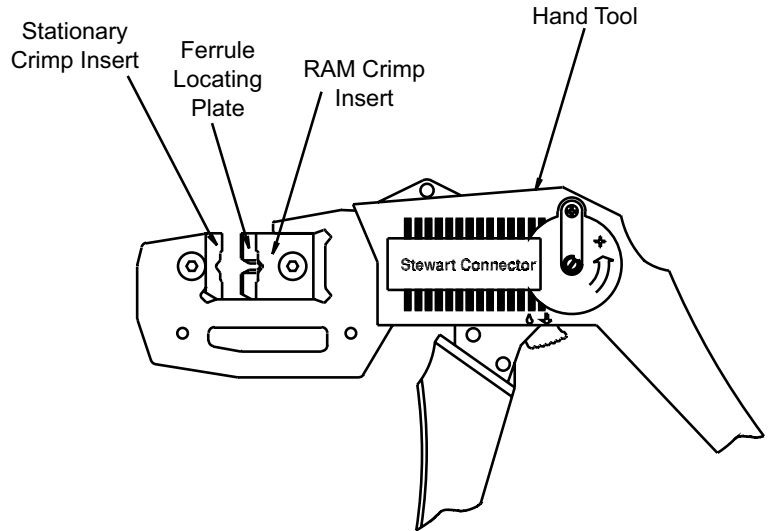

## Ferrule Crimp Tools

**Step 1: Select cable diameter**

**Step 2: Select ferrule crimp tool kit\***

Cable Diameter	Ferrule Crimp Tool Kit
.120 - .129	2912501-01
.130 - .139	2912502-01
.140 - .149	2912503-01
.150 - .159	2912504-01
.160 - .169	2912505-01
.170 - .179	2912506-01
.180 - .189	2912507-01
.190 - .199	2912508-01
.200 - .209	2912509-01
.210 - .219	2912510-01
.220 - .229	2912511-01
.230 - .239	2912512-01
.240 - .249	2912513-01
.250 - .259	2912514-01
.260 - .269	2912585-01

\*Kit includes: Hand Tool, Stationary Crimp Insert, Ram Crimp Insert, and Ferrule Locating Plate

**OR**

**If you already have a Ferrule Crimp Tool, select the componets you need for your cable diameter**

Hand Tool	Stationary Crimp Insert	Ram Crimp Insert	Ferrule Locating Plate	Cable Diameter
2940211-01	294515-01	291516-01	2912517-01	.120 - .129
2940211-01	294515-01	291516-01	2912518-01	.130 - .139
2940211-01	294515-01	291516-01	2912519-01	.140 - .149
2940211-01	2912520-01	2912521-01	2912522-01	.150 - .159
2940211-01	2912520-01	2912521-01	2912523-01	.160 - .169
2940211-01	2912520-01	2912521-01	2912524-01	.170 - .179
2940211-01	2912525-01	2912526-01	2912527-01	.180 - .189
2940211-01	2912525-01	2912526-01	2912528-01	.190 - .199
2940211-01	2912525-01	2912526-01	2912529-01	.200 - .209
2940211-01	2912530-01	2912531-01	2912532-01	.210 - .219
2940211-01	2912530-01	2912531-01	2912533-01	.220 - .229
2940211-01	2912530-01	2912531-01	2912534-01	.230 - .239
2940211-01	2912535-01	2912536-01	2912537-01	.240 - .249
2940211-01	2912535-01	2912536-01	2912538-01	.250 - .259
2940211-01	2912582-01	2912583-01	2912584-01	.260 - .269