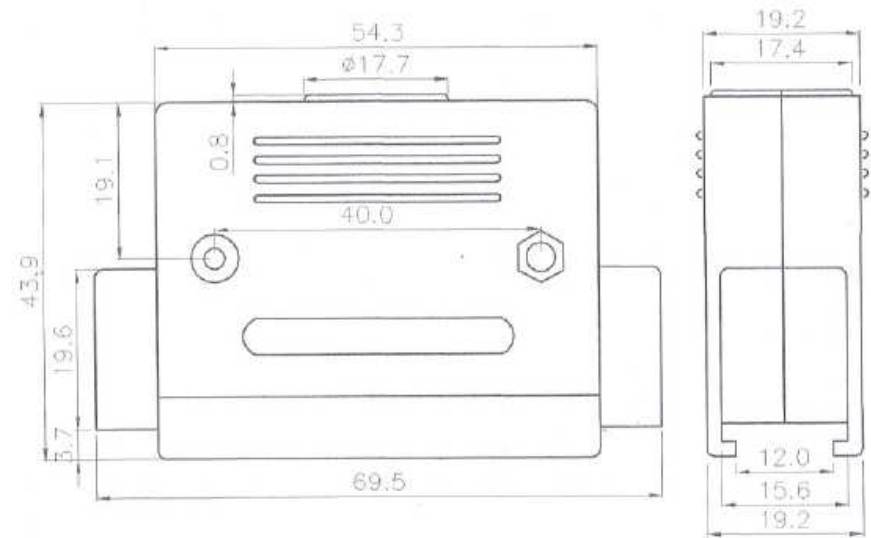

DESCRIPTION: D-SUB HOOD, PLASTIC, H SERIES, 50 PINS  
 MODEL NUMBER: 40-9750H  
 APPLICATION: D-SUB  
 MATERIAL: HOOD ABS UL94HB  
 SCREW STEEL CHROMATE PLATED  
 RoHS COMPLIANCE: YES  
 TECHNICAL DETAIL: N/A

 <small>This PROPRIETARY Document is property of Cinch Connectivity Solutions. It is confidential in nature, non-transferable, and issued with the clear understanding that it is not traced or copied without permission and is returnable upon demand.</small> <small>INTERPRET DRAWING IN ACCORDANCE WITH ASME Y14.5-2009.</small>	3RD ANGLE PROJECTION 	<b>AIM-Cambridge</b>	
	RoHS 2002/95/EC <small>UNLESS OTHERWISE SPECIFIED UNITS: METRIC</small>	Title: <b>D-Sub Hood, Plastic, H Series, 50 Pins</b>	
.XX ±.51 .XXX ±.127 ANGLES ±2°	Model No. <b>40-9750H</b>	Size <b>A</b>	DO NOT SCALE DRAWING
	Date: <b>11/4/2013</b>	Sheet 1 of 1	