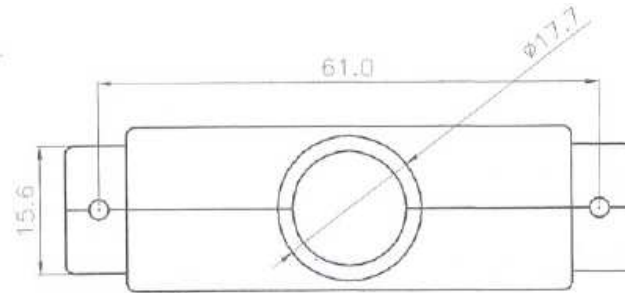

DESCRIPTION: D-SUB HOOD, PLASTIC, H SERIES, 50 PINS  
 MODEL NUMBER: 40-9750H  
 APPLICATION: D-SUB  
 MATERIAL: HOOD ABS UL94HB  
 SCREW STEEL CHROMATE PLATED  
 RoHS COMPLIANCE: YES  
 TECHNICAL DETAIL: N/A

 <small>This PROPRIETARY Document is property of Cinch Connectivity Solutions. It is confidential in nature, non-transferable, and issued with the clear understanding that it is not traced or copied without permission and is returnable upon demand.</small> <small>INTERPRET DRAWING IN ACCORDANCE WITH ASME Y14.5-2009.</small>	3RD ANGLE PROJECTION 	<b>AIM-Cambridge</b>	
	RoHS 2002/95/EC <small>UNLESS OTHERWISE SPECIFIED UNITS: METRIC</small>	Title: <b>D-Sub Hood, Plastic, H Series, 50 Pins</b>	
.XX ±.51 .XXX ±.127 ANGLES ±2°	Model No. <b>40-9750H</b>	Size <b>A</b>	DO NOT SCALE DRAWING
	Date: <b>11/4/2013</b>	Sheet 1 of 1	