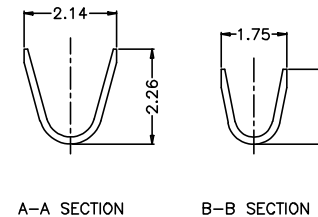

DESCRIPTION: STD D-SUB SOCKET CONTACT, CRIMP
 MODEL NUMBER: 40-9864S, 40-9866S, 40-9866SK
 APPLICATION: FOR D-SUB
 CRIMP TOOL: N/A
 IMPEDANCE: N/A
 FREQUENCY RANGE: N/A
 MATERIAL: PHOSPHOR BRONZE GOLD PLATED
 WIRE RANGE: 24-28 AWG
 RoHS COMPLIANCE: YES
 TECHNICAL DETAIL: N/A

MODEL NUMBER	PACKAGE
40-9864S	25 PCS/BAG
40-9866S	100 PCS/BAG
40-9866SK	5K PCS/BAG

	3RD ANGLE PROJECTION 	AIM-Cambridge	
	RoHS2 <input checked="" type="checkbox"/> 2011/65/EU	Title: D-SUB SOCKET CONTACT	
<small> This PROPRIETARY Document is property of Cinch Connectivity Solutions. It is confidential in nature, non-transferable, and issued with the clear understanding that it is not traced or copied without permission and is returnable upon demand. INTERPRET DRAWING IN ACCORDANCE WITH ASME Y14.5-2009. </small>	<small>UNLESS OTHERWISE SPECIFIED</small> UNITS: METRIC .XX ± .51 .XXX ± .127 ANGLES ± 2°	Model No. 40-98(64S)(66S)(66SK)	
	Size A	DO NOT SCALE DRAWING	Date: 12/10/2013