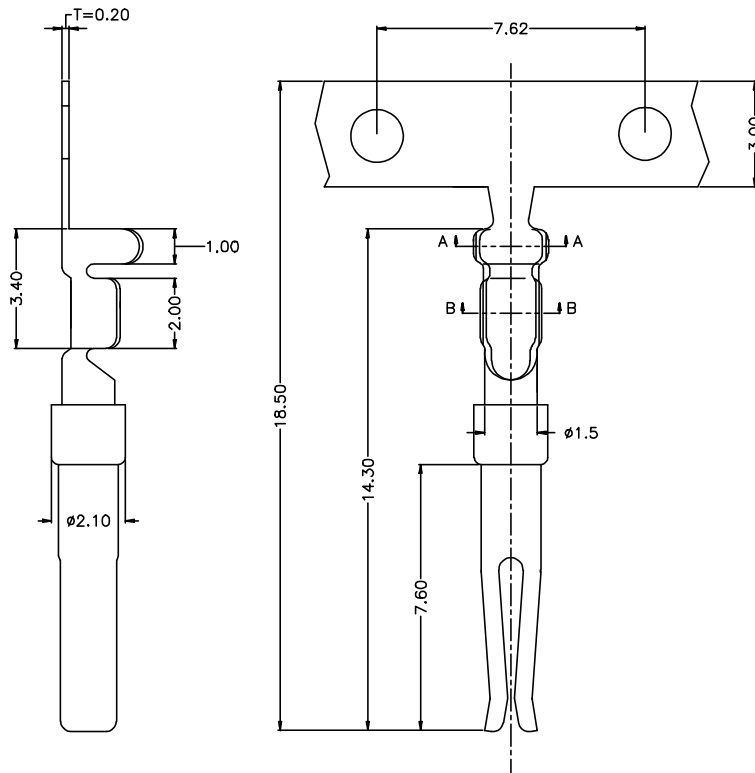

DESCRIPTION: STD D-SUB SOCKET CONTACT, CRIMP
 MODEL NUMBER: 40-9864S, 40-9866S, 40-9866SK
 APPLICATION: FOR D-SUB
 CRIMP TOOL: N/A
 IMPEDANCE: N/A
 FREQUENCY RANGE: N/A
 MATERIAL: PHOSPHOR BRONZE GOLD PLATED
 WIRE RANGE: 24-28 AWG
 RoHS COMPLIANCE: YES
 TECHNICAL DETAIL: N/A

MODEL NUMBER	PACKAGE
40-9864S	25 PCS/BAG
40-9866S	100 PCS/BAG
40-9866SK	5K PCS/BAG

	3RD ANGLE PROJECTION 	AIM-Cambridge	
	RoHS2 <input checked="" type="checkbox"/> 2011/65/EU	Title: D-SUB SOCKET CONTACT	
<small> This PROPRIETARY Document is property of Cinch Connectivity Solutions. It is confidential in nature, non-transferable, and issued with the clear understanding that it is not traced or copied without permission and is returnable upon demand. INTERPRET DRAWING IN ACCORDANCE WITH ASME Y14.5-2009. </small>	<small>UNLESS OTHERWISE SPECIFIED</small> UNITS: METRIC .XX ± .51 .XXX ± .127 ANGLES ± 2°	Model No. 40-98(64S)(66S)(66SK)	
	Size A	DO NOT SCALE DRAWING	Date: 12/10/2013