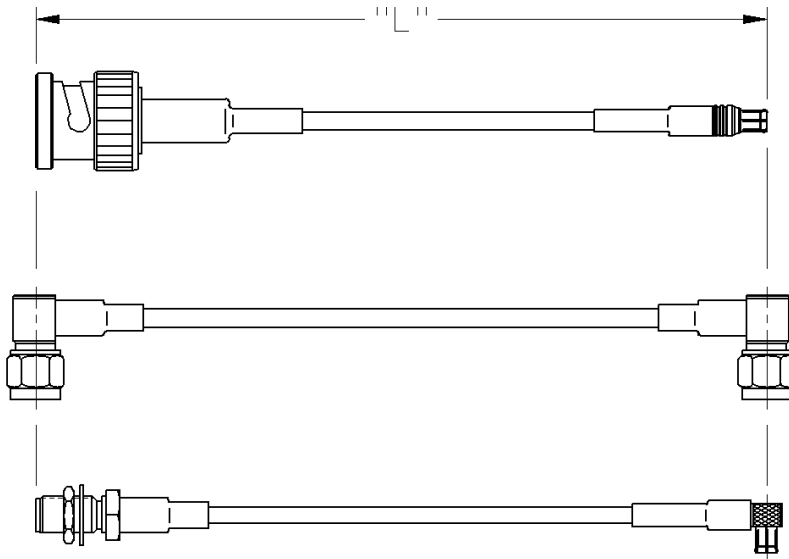

Fixed Length Cable Assemblies

SMB STRAIGHT PLUG TO SMB RIGHT ANGLE PLUG

PART NUMBER	CABLE TYPE	CABLE LENGTH	CONNECTOR A	CONNECTOR B
415-0002-006	RG-316	6"	131-1403-001	131-1403-101
415-0002-012	RG-316	12"	131-1403-001	131-1403-101
415-0002-018	RG-316	18"	131-1403-001	131-1403-101
415-0002-024	RG-316	24"	131-1403-001	131-1403-101
415-0002-030	RG-316	30"	131-1403-001	131-1403-101
415-0002-036	RG-316	36"	131-1403-001	131-1403-101
415-0005-006	RG-316 DS	6"	131-1404-001	131-1404-101
415-0005-012	RG-316 DS	12"	131-1404-001	131-1404-101
415-0005-018	RG-316 DS	18"	131-1404-001	131-1404-101

PART NUMBER	CABLE TYPE	CABLE LENGTH	CONNECTOR A	CONNECTOR B
415-0005-024	RG-316 DS	24"	131-1404-001	131-1404-101
415-0005-030	RG-316 DS	30"	131-1404-001	131-1404-101
415-0005-036	RG-316 DS	36"	131-1404-001	131-1404-101
415-0007-006	RG-178	6"	131-3402-001	131-1402-101
415-0007-012	RG-178	12"	131-3402-001	131-1402-101
415-0007-018	RG-178	18"	131-3402-001	131-1402-101
415-0007-024	RG-178	24"	131-3402-001	131-1402-101
415-0007-030	RG-178	30"	131-3402-001	131-1402-101
415-0007-036	RG-178	36"	131-3402-001	131-1402-101

Johnson Components' cable length applies to the end of straight connectors. The length is applied to the vertical centroid of right angle connectors.

The last three digits of the part number reflect the length of the cable in inches.