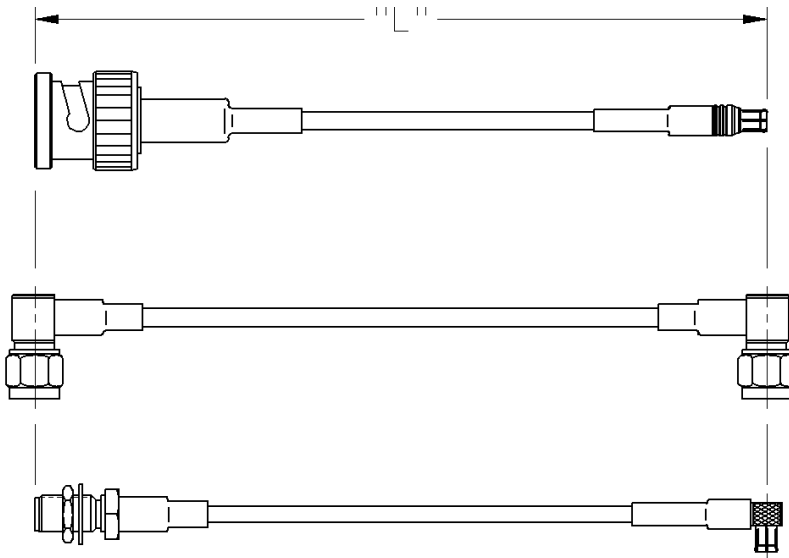

Fixed Length Cable Assemblies

SMB STRAIGHT PLUG TO SMB RIGHT ANGLE PLUG

PART NUMBER	CABLE TYPE	CABLE LENGTH	CONNECTOR A	CONNECTOR B
415-0002-006	RG-316	6"	131-1403-001	131-1403-101
415-0002-012	RG-316	12"	131-1403-001	131-1403-101
415-0002-018	RG-316	18"	131-1403-001	131-1403-101
415-0002-024	RG-316	24"	131-1403-001	131-1403-101
415-0002-030	RG-316	30"	131-1403-001	131-1403-101
415-0002-036	RG-316	36"	131-1403-001	131-1403-101
415-0005-006	RG-316 DS	6"	131-1404-001	131-1404-101
415-0005-012	RG-316 DS	12"	131-1404-001	131-1404-101
415-0005-018	RG-316 DS	18"	131-1404-001	131-1404-101

PART NUMBER	CABLE TYPE	CABLE LENGTH	CONNECTOR A	CONNECTOR B
415-0005-024	RG-316 DS	24"	131-1404-001	131-1404-101
415-0005-030	RG-316 DS	30"	131-1404-001	131-1404-101
415-0005-036	RG-316 DS	36"	131-1404-001	131-1404-101
415-0007-006	RG-178	6"	131-3402-001	131-1402-101
415-0007-012	RG-178	12"	131-3402-001	131-1402-101
415-0007-018	RG-178	18"	131-3402-001	131-1402-101
415-0007-024	RG-178	24"	131-3402-001	131-1402-101
415-0007-030	RG-178	30"	131-3402-001	131-1402-101
415-0007-036	RG-178	36"	131-3402-001	131-1402-101

Johnson Components' cable length applies to the end of straight connectors. The length is applied to the vertical centroid of right angle connectors.

The last three digits of the part number reflect the length of the cable in inches.