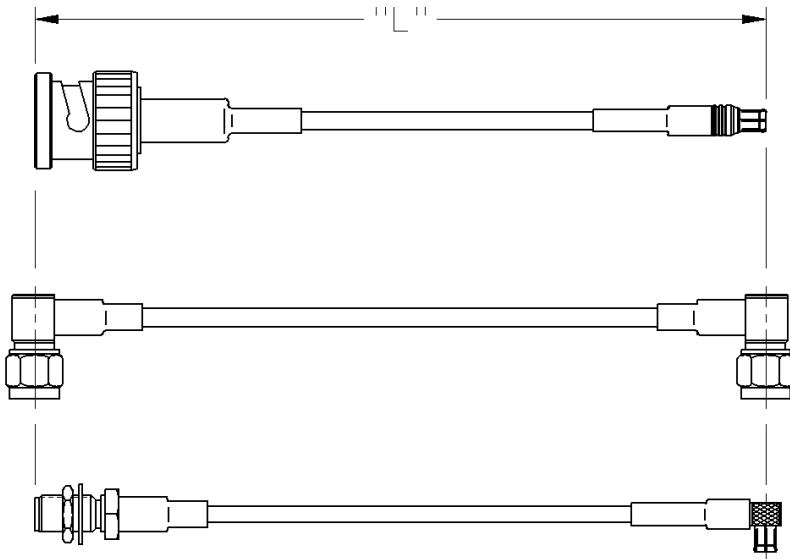

## SMB STRAIGHT PLUG TO SMB RIGHT ANGLE PLUG

PART NUMBER	CABLE TYPE	CABLE LENGTH	CONNECTOR A	CONNECTOR B
415-0002-006	RG-316	6"	131-1403-001	131-1403-101
415-0002-012	RG-316	12"	131-1403-001	131-1403-101
415-0002-018	RG-316	18"	131-1403-001	131-1403-101
415-0002-024	RG-316	24"	131-1403-001	131-1403-101
415-0002-030	RG-316	30"	131-1403-001	131-1403-101
415-0002-036	RG-316	36"	131-1403-001	131-1403-101
415-0005-006	RG-316 DS	6"	131-1404-001	131-1404-101
415-0005-012	RG-316 DS	12"	131-1404-001	131-1404-101
415-0005-018	RG-316 DS	18"	131-1404-001	131-1404-101

PART NUMBER	CABLE TYPE	CABLE LENGTH	CONNECTOR A	CONNECTOR B
415-0005-024	RG-316 DS	24"	131-1404-001	131-1404-101
415-0005-030	RG-316 DS	30"	131-1404-001	131-1404-101
415-0005-036	RG-316 DS	36"	131-1404-001	131-1404-101
415-0007-006	RG-178	6"	131-3402-001	131-1402-101
415-0007-012	RG-178	12"	131-3402-001	131-1402-101
415-0007-018	RG-178	18"	131-3402-001	131-1402-101
415-0007-024	RG-178	24"	131-3402-001	131-1402-101
415-0007-030	RG-178	30"	131-3402-001	131-1402-101
415-0007-036	RG-178	36"	131-3402-001	131-1402-101

Johnson Components' cable length applies to the end of straight connectors. The length is applied to the vertical centroid of right angle connectors.

The last three digits of the part number reflect the length of the cable in inches.