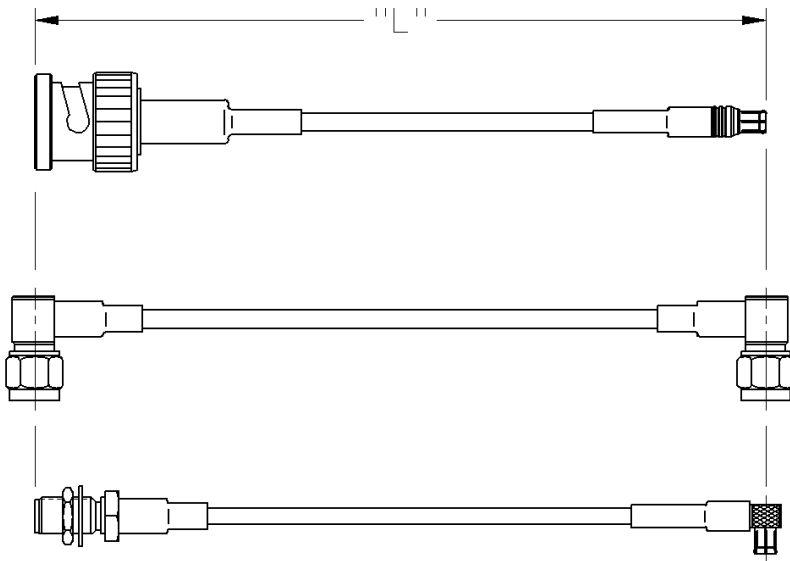

Fixed Length Cable Assemblies

SMB STRAIGHT PLUG TO SMB STRAIGHT PLUG

PART NUMBER	CABLE TYPE	CABLE LENGTH	CONNECTOR A	CONNECTOR B
415-0003-006	RG-316	6"	131-1403-001	131-1403-001
415-0003-012	RG-316	12"	131-1403-001	131-1403-001
415-0003-018	RG-316	18"	131-1403-001	131-1403-001

PART NUMBER	CABLE TYPE	CABLE LENGTH	CONNECTOR A	CONNECTOR B
415-0003-024	RG-316	24"	131-1403-001	131-1403-001
415-0003-030	RG-316	30"	131-1403-001	131-1403-001
415-0003-036	RG-316	36"	131-1403-001	131-1403-001

Johnson Components' cable length applies to the end of straight connectors. The length is applied to the vertical centroid of right angle connectors.

The last three digits of the part number reflect the length of the cable in inches.