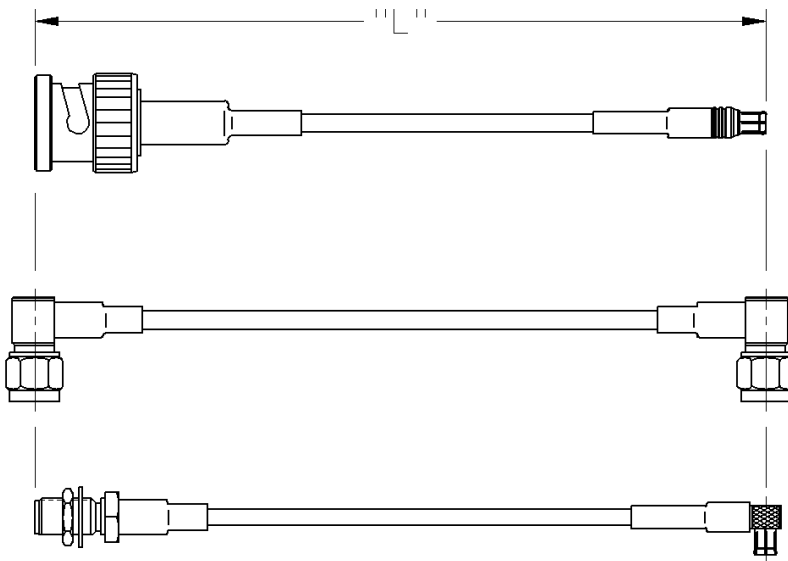

Fixed Length Cable Assemblies

SMB STRAIGHT PLUG TO SMB STRAIGHT PLUG

PART NUMBER	CABLE TYPE	CABLE LENGTH	CONNECTOR A	CONNECTOR B
415-0003-006	RG-316	6"	131-1403-001	131-1403-001
415-0003-012	RG-316	12"	131-1403-001	131-1403-001
415-0003-018	RG-316	18"	131-1403-001	131-1403-001

PART NUMBER	CABLE TYPE	CABLE LENGTH	CONNECTOR A	CONNECTOR B
415-0003-024	RG-316	24"	131-1403-001	131-1403-001
415-0003-030	RG-316	30"	131-1403-001	131-1403-001
415-0003-036	RG-316	36"	131-1403-001	131-1403-001

Johnson Components' cable length applies to the end of straight connectors. The length is applied to the vertical centroid of right angle connectors.

The last three digits of the part number reflect the length of the cable in inches.