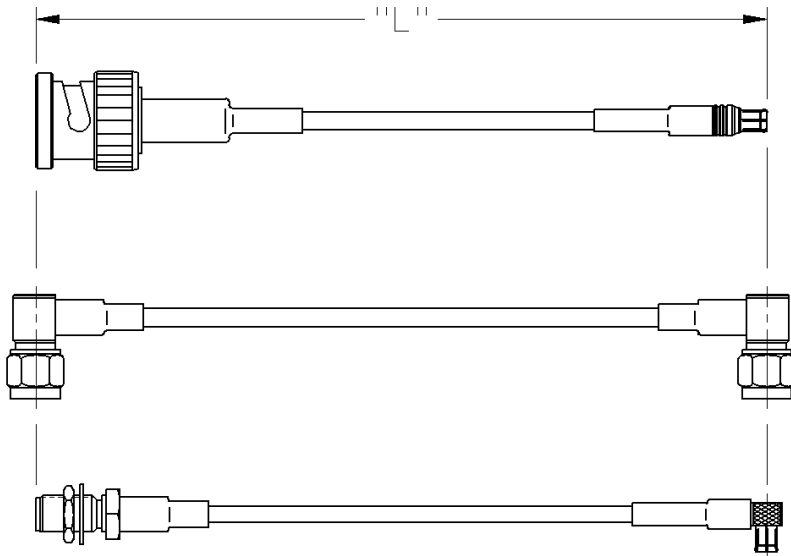

## SMB STRAIGHT PLUG TO SMB STRAIGHT PLUG

PART NUMBER	CABLE TYPE	CABLE LENGTH	CONNECTOR A	CONNECTOR B
415-0003-006	RG-316	6"	131-1403-001	131-1403-001
415-0003-012	RG-316	12"	131-1403-001	131-1403-001
415-0003-018	RG-316	18"	131-1403-001	131-1403-001

PART NUMBER	CABLE TYPE	CABLE LENGTH	CONNECTOR A	CONNECTOR B
415-0003-024	RG-316	24"	131-1403-001	131-1403-001
415-0003-030	RG-316	30"	131-1403-001	131-1403-001
415-0003-036	RG-316	36"	131-1403-001	131-1403-001

Johnson Components' cable length applies to the end of straight connectors. The length is applied to the vertical centroid of right angle connectors.

The last three digits of the part number reflect the length of the cable in inches.