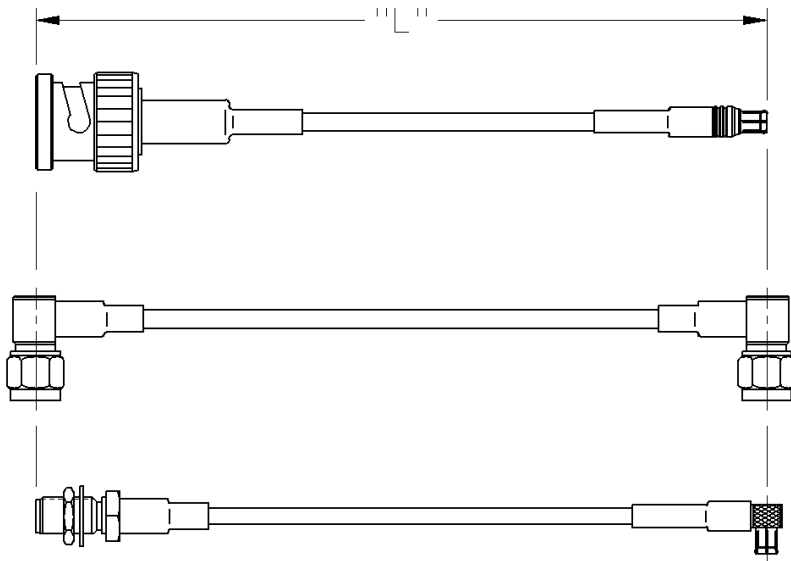

## SMB STRAIGHT PLUG TO SMB STRAIGHT PLUG

PART NUMBER	CABLE TYPE	CABLE LENGTH	CONNECTOR A	CONNECTOR B
415-0003-006	RG-316	6"	131-1403-001	131-1403-001
415-0003-012	RG-316	12"	131-1403-001	131-1403-001
415-0003-018	RG-316	18"	131-1403-001	131-1403-001

PART NUMBER	CABLE TYPE	CABLE LENGTH	CONNECTOR A	CONNECTOR B
415-0003-024	RG-316	24"	131-1403-001	131-1403-001
415-0003-030	RG-316	30"	131-1403-001	131-1403-001
415-0003-036	RG-316	36"	131-1403-001	131-1403-001

Johnson Components' cable length applies to the end of straight connectors. The length is applied to the vertical centroid of right angle connectors.

The last three digits of the part number reflect the length of the cable in inches.