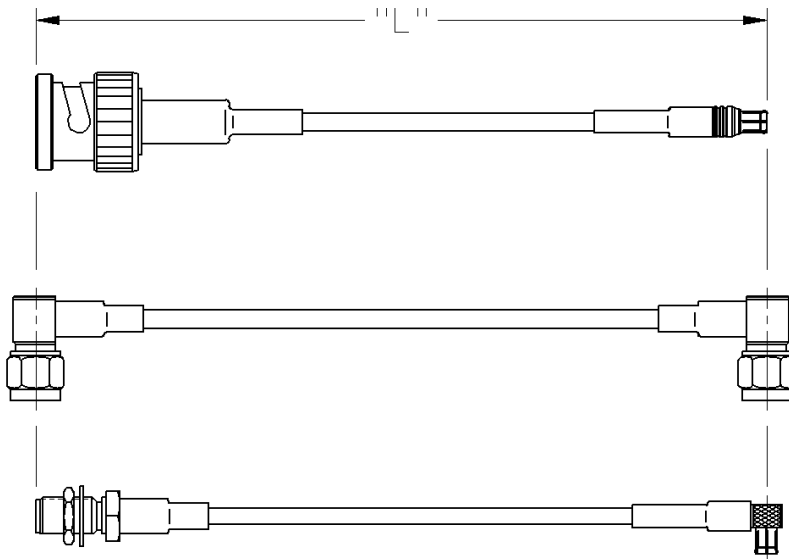

## SMB STRAIGHT PLUG TO SMB STRAIGHT PLUG

PART NUMBER	CABLE TYPE	CABLE LENGTH	CONNECTOR A	CONNECTOR B
415-0003-006	RG-316	6"	131-1403-001	131-1403-001
415-0003-012	RG-316	12"	131-1403-001	131-1403-001
415-0003-018	RG-316	18"	131-1403-001	131-1403-001

PART NUMBER	CABLE TYPE	CABLE LENGTH	CONNECTOR A	CONNECTOR B
415-0003-024	RG-316	24"	131-1403-001	131-1403-001
415-0003-030	RG-316	30"	131-1403-001	131-1403-001
415-0003-036	RG-316	36"	131-1403-001	131-1403-001

Johnson Components' cable length applies to the end of straight connectors. The length is applied to the vertical centroid of right angle connectors.

The last three digits of the part number reflect the length of the cable in inches.