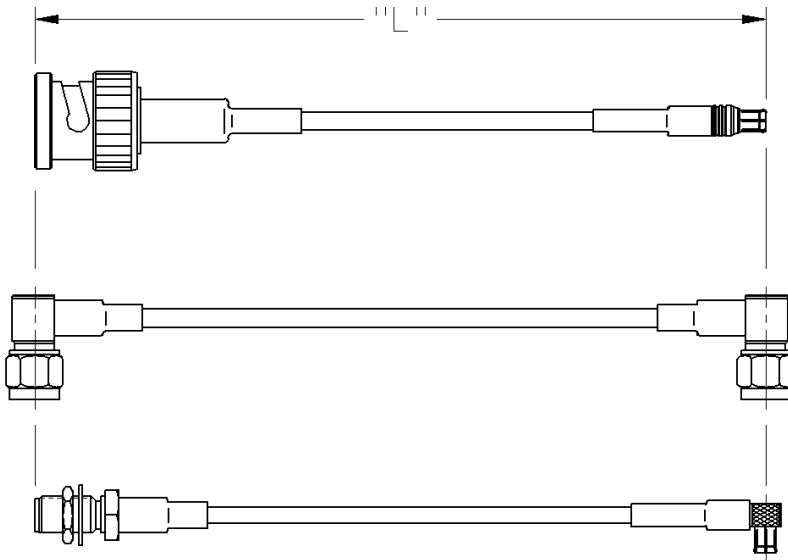

## SMB STRAIGHT PLUG TO SMB RIGHT ANGLE PLUG

PART NUMBER	CABLE TYPE	CABLE LENGTH	CONNECTOR A	CONNECTOR B
415-0002-006	RG-316	6"	131-1403-001	131-1403-101
415-0002-012	RG-316	12"	131-1403-001	131-1403-101
415-0002-018	RG-316	18"	131-1403-001	131-1403-101
415-0002-024	RG-316	24"	131-1403-001	131-1403-101
415-0002-030	RG-316	30"	131-1403-001	131-1403-101
415-0002-036	RG-316	36"	131-1403-001	131-1403-101
415-0005-006	RG-316 DS	6"	131-1404-001	131-1404-101
415-0005-012	RG-316 DS	12"	131-1404-001	131-1404-101
415-0005-018	RG-316 DS	18"	131-1404-001	131-1404-101

PART NUMBER	CABLE TYPE	CABLE LENGTH	CONNECTOR A	CONNECTOR B
415-0005-024	RG-316 DS	24"	131-1404-001	131-1404-101
415-0005-030	RG-316 DS	30"	131-1404-001	131-1404-101
415-0005-036	RG-316 DS	36"	131-1404-001	131-1404-101
415-0007-006	RG-178	6"	131-3402-001	131-1402-101
415-0007-012	RG-178	12"	131-3402-001	131-1402-101
415-0007-018	RG-178	18"	131-3402-001	131-1402-101
415-0007-024	RG-178	24"	131-3402-001	131-1402-101
415-0007-030	RG-178	30"	131-3402-001	131-1402-101
415-0007-036	RG-178	36"	131-3402-001	131-1402-101

Johnson Components' cable length applies to the end of straight connectors. The length is applied to the vertical centroid of right angle connectors.

The last three digits of the part number reflect the length of the cable in inches.