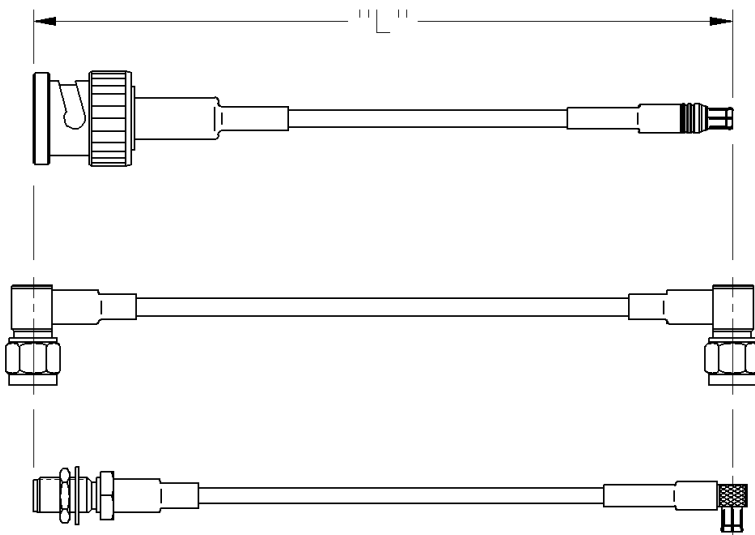

MCX STRAIGHT PLUG TO MCX STRAIGHT BULKHEAD JACK

PART NUMBER	CABLE TYPE	CABLE LENGTH	CONNECTOR A	CONNECTOR B
415-0016-006	RG-316	6"	133-3403-001	133-3303-401
415-0016-012	RG-316	12"	133-3403-001	133-3303-401
415-0016-018	RG-316	18"	133-3403-001	133-3303-401

PART NUMBER	CABLE TYPE	CABLE LENGTH	CONNECTOR A	CONNECTOR B
415-0016-024	RG-316	24"	133-3403-001	133-3303-401
415-0016-030	RG-316	30"	133-3403-001	133-3303-401
415-0016-036	RG-316	36"	133-3403-001	133-3303-401

Johnson Components' cable length applies to the end of straight connectors. The length is applied to the vertical centroid of right angle connectors.

The last three digits of the part number reflect the length of the cable in inches.