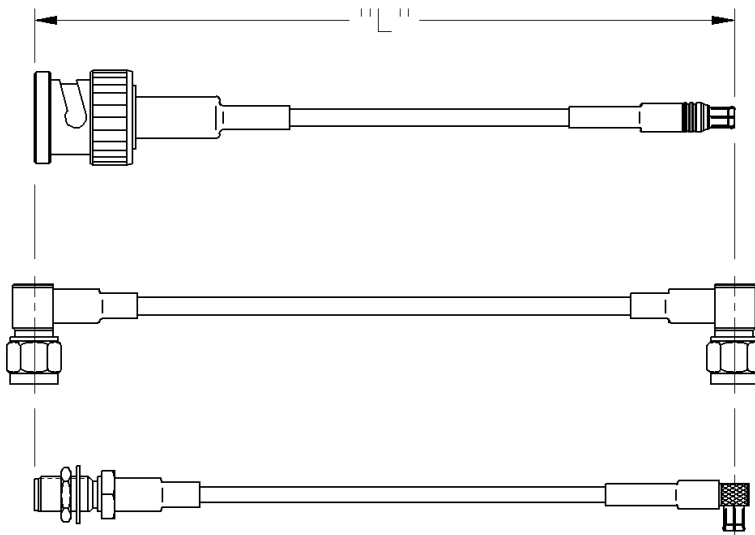

Fixed Length Cable Assemblies

INCHES (MILLIMETERS)
CUSTOMER DRAWINGS AVAILABLE UPON REQUEST

MCX STRAIGHT PLUG TO MCX STRAIGHT BULKHEAD JACK

PART NUMBER	CABLE TYPE	CABLE LENGTH	CONNECTOR A	CONNECTOR B
415-0016-006	RG-316	6"	133-3403-001	133-3303-401
415-0016-012	RG-316	12"	133-3403-001	133-3303-401
415-0016-018	RG-316	18"	133-3403-001	133-3303-401

PART NUMBER	CABLE TYPE	CABLE LENGTH	CONNECTOR A	CONNECTOR B
415-0016-024	RG-316	24"	133-3403-001	133-3303-401
415-0016-030	RG-316	30"	133-3403-001	133-3303-401
415-0016-036	RG-316	36"	133-3403-001	133-3303-401

Johnson Components' cable length applies to the end of straight connectors. The length is applied to the vertical centroid of right angle connectors. The last three digits of the part number reflect the length of the cable in inches.