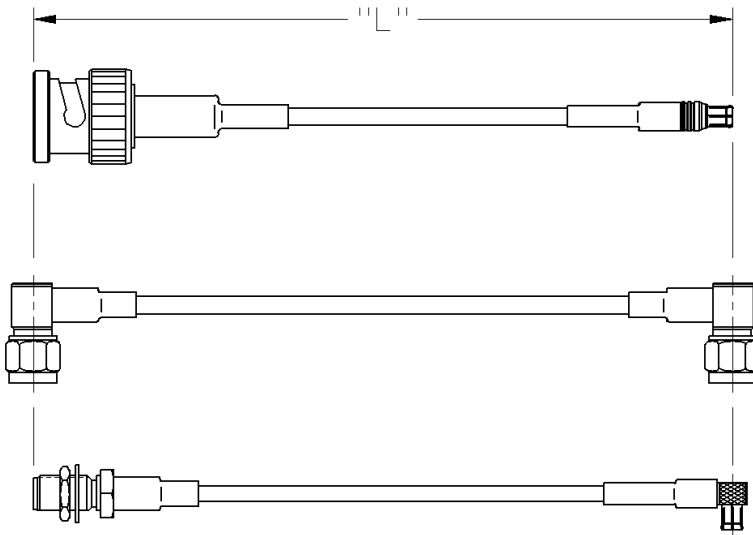

Fixed Length Cable Assemblies

INCHES (MILLIMETERS)
CUSTOMER DRAWINGS AVAILABLE UPON REQUEST

MCX STRAIGHT PLUG TO MCX STRAIGHT BULKHEAD JACK

PART NUMBER	CABLE TYPE	CABLE LENGTH	CONNECTOR A	CONNECTOR B
415-0016-006	RG-316	6"	133-3403-001	133-3303-401
415-0016-012	RG-316	12"	133-3403-001	133-3303-401
415-0016-018	RG-316	18"	133-3403-001	133-3303-401

PART NUMBER	CABLE TYPE	CABLE LENGTH	CONNECTOR A	CONNECTOR B
415-0016-024	RG-316	24"	133-3403-001	133-3303-401
415-0016-030	RG-316	30"	133-3403-001	133-3303-401
415-0016-036	RG-316	36"	133-3403-001	133-3303-401

Johnson Components' cable length applies to the end of straight connectors. The length is applied to the vertical centroid of right angle connectors.

The last three digits of the part number reflect the length of the cable in inches.