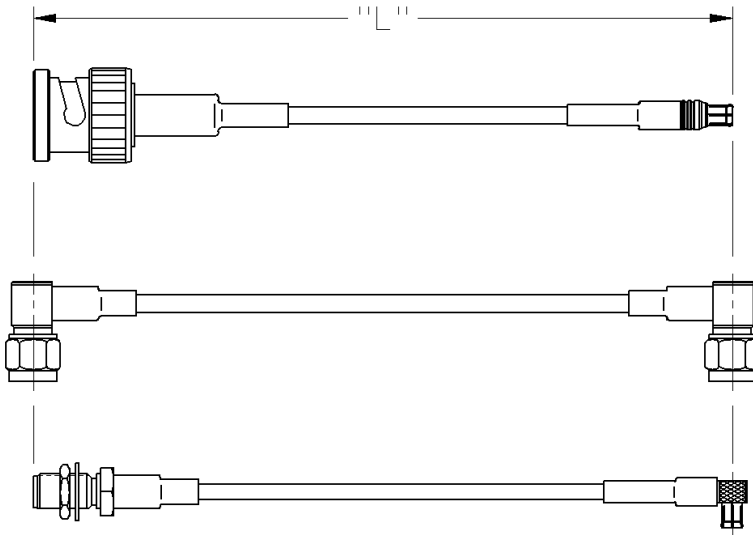

## MCX STRAIGHT PLUG TO MCX RIGHT ANGLE PLUG

PART NUMBER	CABLE TYPE	CABLE LENGTH	CONNECTOR A	CONNECTOR B
415-0017-006	RG-316	6"	133-3403-001	133-3403-101
415-0017-012	RG-316	12"	133-3403-001	133-3403-101
415-0017-018	RG-316	18"	133-3403-001	133-3403-101

PART NUMBER	CABLE TYPE	CABLE LENGTH	CONNECTOR A	CONNECTOR B
415-0017-024	RG-316	24"	133-3403-001	133-3403-101
415-0017-030	RG-316	30"	133-3403-001	133-3403-101
415-0017-036	RG-316	36"	133-3403-001	133-3403-101

Johnson Components' cable length applies to the end of straight connectors. The length is applied to the vertical centroid of right angle connectors.

The last three digits of the part number reflect the length of the cable in inches.