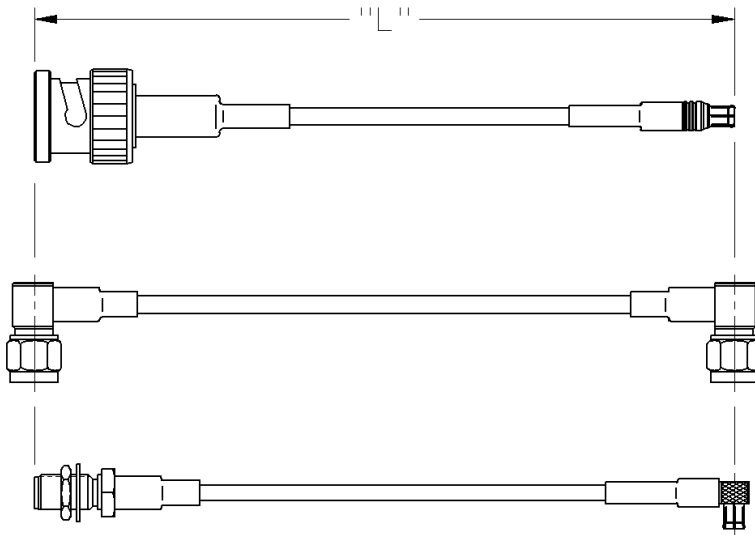

Fixed Length Cable Assemblies

INCHES (MILLIMETERS)
CUSTOMER DRAWINGS AVAILABLE UPON REQUEST

MCX STRAIGHT PLUG TO MCX RIGHT ANGLE PLUG

PART NUMBER	CABLE TYPE	CABLE LENGTH	CONNECTOR A	CONNECTOR B
415-0017-006	RG-316	6"	133-3403-001	133-3403-101
415-0017-012	RG-316	12"	133-3403-001	133-3403-101
415-0017-018	RG-316	18"	133-3403-001	133-3403-101

PART NUMBER	CABLE TYPE	CABLE LENGTH	CONNECTOR A	CONNECTOR B
415-0017-024	RG-316	24"	133-3403-001	133-3403-101
415-0017-030	RG-316	30"	133-3403-001	133-3403-101
415-0017-036	RG-316	36"	133-3403-001	133-3403-101

Johnson Components' cable length applies to the end of straight connectors. The length is applied to the vertical centroid of right angle connectors.

The last three digits of the part number reflect the length of the cable in inches.