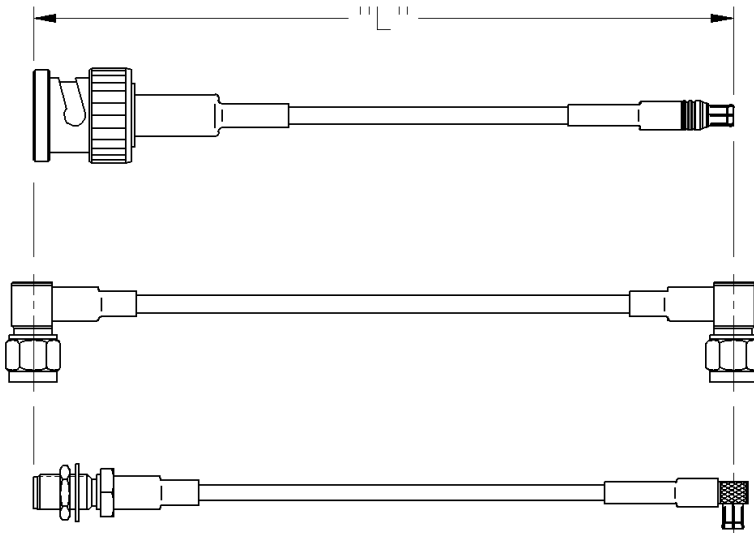

Fixed Length Cable Assemblies

INCHES (MILLIMETERS)
CUSTOMER DRAWINGS AVAILABLE UPON REQUEST

MCX 75 OHM STRAIGHT PLUG TO MCX 75 OHM STRAIGHT PLUG

PART NUMBER	CABLE TYPE	CABLE LENGTH	CONNECTOR A	CONNECTOR B
415-0022-006	RG-179	6"	133-8433-001	133-8433-001
415-0022-012	RG-179	12"	133-8433-001	133-8433-001
415-0022-018	RG-179	18"	133-8433-001	133-8433-001
415-0022-024	RG-179	24"	133-8433-001	133-8433-001
415-0022-030	RG-179	30"	133-8433-001	133-8433-001
415-0022-036	RG-179	36"	133-8433-001	133-8433-001

PART NUMBER	CABLE TYPE	CABLE LENGTH	CONNECTOR A	CONNECTOR B
415-0023-006	Belden 735 A	6"	133-8445-001	133-8445-001
415-0023-012	Belden 735 A	12"	133-8445-001	133-8445-001
415-0023-018	Belden 735 A	18"	133-8445-001	133-8445-001
415-0023-024	Belden 735 A	24"	133-8445-001	133-8445-001
415-0023-030	Belden 735 A	30"	133-8445-001	133-8445-001
415-0023-036	Belden 735 A	36"	133-8445-001	133-8445-001

Johnson Components' cable length applies to the end of straight connectors. The length is applied to the vertical centroid of right angle connectors.

The last three digits of the part number reflect the length of the cable in inches.