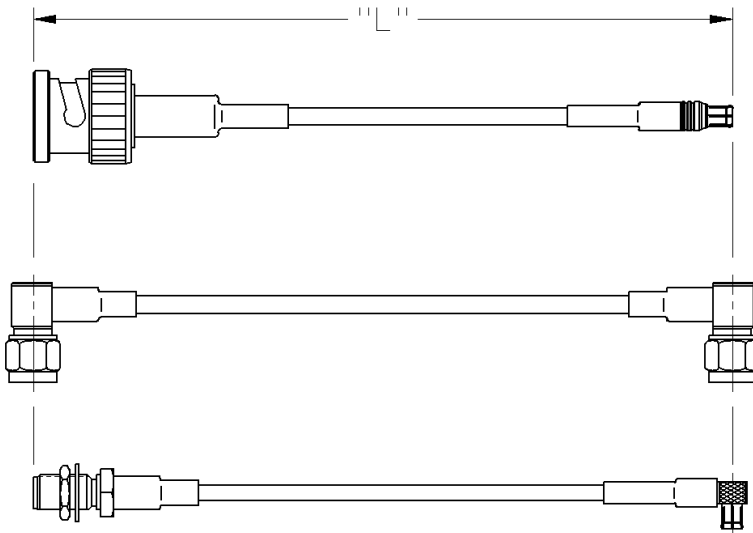

Fixed Length Cable Assemblies

MCX 75 OHM STRAIGHT PLUG TO MCX 75 OHM STRAIGHT PLUG

PART NUMBER	CABLE TYPE	CABLE LENGTH	CONNECTOR A	CONNECTOR B
415-0022-006	RG-179	6"	133-8433-001	133-8433-001
415-0022-012	RG-179	12"	133-8433-001	133-8433-001
415-0022-018	RG-179	18"	133-8433-001	133-8433-001
415-0022-024	RG-179	24"	133-8433-001	133-8433-001
415-0022-030	RG-179	30"	133-8433-001	133-8433-001
415-0022-036	RG-179	36"	133-8433-001	133-8433-001

PART NUMBER	CABLE TYPE	CABLE LENGTH	CONNECTOR A	CONNECTOR B
415-0023-006	Belden 735 A	6"	133-8445-001	133-8445-001
415-0023-012	Belden 735 A	12"	133-8445-001	133-8445-001
415-0023-018	Belden 735 A	18"	133-8445-001	133-8445-001
415-0023-024	Belden 735 A	24"	133-8445-001	133-8445-001
415-0023-030	Belden 735 A	30"	133-8445-001	133-8445-001
415-0023-036	Belden 735 A	36"	133-8445-001	133-8445-001

Johnson Components' cable length applies to the end of straight connectors. The length is applied to the vertical centroid of right angle connectors.

The last three digits of the part number reflect the length of the cable in inches.