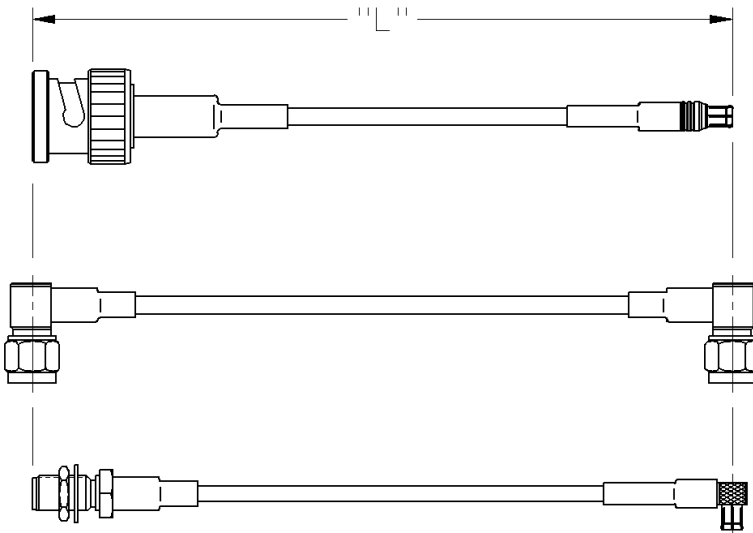

INCHES (MILLIMETERS)
CUSTOMER DRAWINGS AVAILABLE UPON REQUEST

Fixed Length Cable Assemblies

MCX 75 OHM RIGHT ANGLE PLUG TO MCX 75 OHM RIGHT ANGLE PLUG

PART NUMBER	CABLE TYPE	CABLE LENGTH	CONNECTOR A	CONNECTOR B
415-0024-006	Belden 735 A	6"	133-8445-101	133-8445-101
415-0024-012	Belden 735 A	12"	133-8445-101	133-8445-101
415-0024-018	Belden 735 A	18"	133-8445-101	133-8445-101

PART NUMBER	CABLE TYPE	CABLE LENGTH	CONNECTOR A	CONNECTOR B
415-0024-024	Belden 735 A	24"	133-8445-101	133-8445-101
415-0024-030	Belden 735 A	30"	133-8445-101	133-8445-101
415-0024-036	Belden 735 A	36"	133-8445-101	133-8445-101

Johnson Components' cable length applies to the end of straight connectors. The length is applied to the vertical centroid of right angle connectors. The last three digits of the part number reflect the length of the cable in inches.