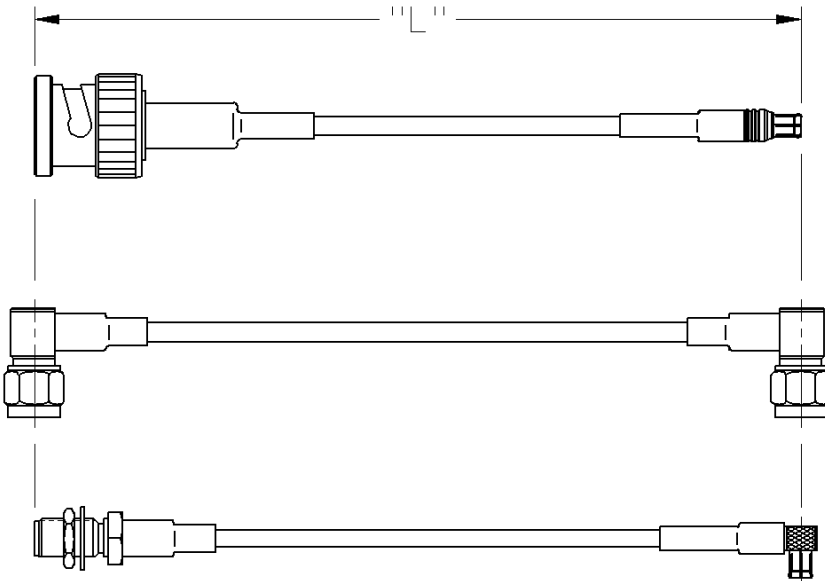

Fixed Length Cable Assemblies

MCX 75 OHM RIGHT ANGLE PLUG TO MCX 75 OHM RIGHT ANGLE PLUG

PART NUMBER	CABLE TYPE	CABLE LENGTH	CONNECTOR A	CONNECTOR B
415-0024-006	Belden 735 A	6"	133-8445-101	133-8445-101
415-0024-012	Belden 735 A	12"	133-8445-101	133-8445-101
415-0024-018	Belden 735 A	18"	133-8445-101	133-8445-101

PART NUMBER	CABLE TYPE	CABLE LENGTH	CONNECTOR A	CONNECTOR B
415-0024-024	Belden 735 A	24"	133-8445-101	133-8445-101
415-0024-030	Belden 735 A	30"	133-8445-101	133-8445-101
415-0024-036	Belden 735 A	36"	133-8445-101	133-8445-101

Johnson Components' cable length applies to the end of straight connectors. The length is applied to the vertical centroid of right angle connectors. The last three digits of the part number reflect the length of the cable in inches.