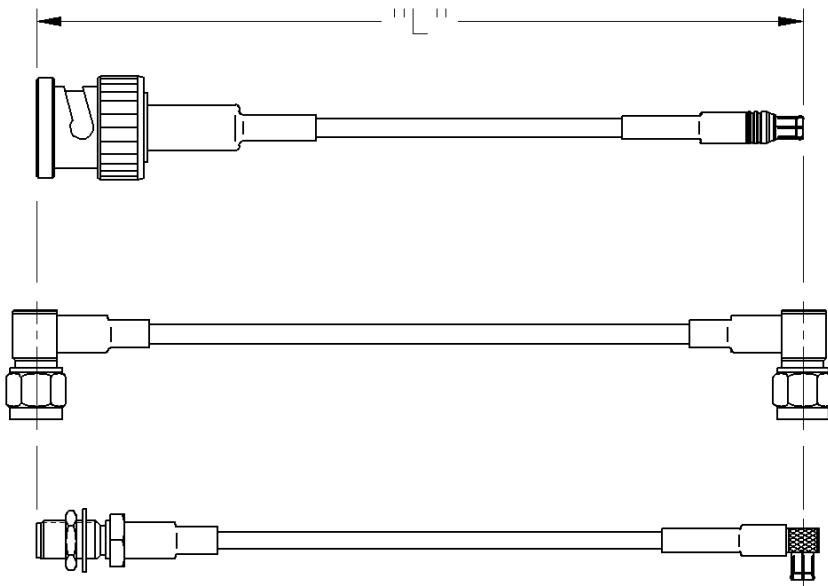

Fixed Length Cable Assemblies

MCX 75 OHM RIGHT ANGLE PLUG TO MCX 75 OHM RIGHT ANGLE PLUG

PART NUMBER	CABLE TYPE	CABLE LENGTH	CONNECTOR A	CONNECTOR B
415-0024-006	Belden 735 A	6"	133-8445-101	133-8445-101
415-0024-012	Belden 735 A	12"	133-8445-101	133-8445-101
415-0024-018	Belden 735 A	18"	133-8445-101	133-8445-101

PART NUMBER	CABLE TYPE	CABLE LENGTH	CONNECTOR A	CONNECTOR B
415-0024-024	Belden 735 A	24"	133-8445-101	133-8445-101
415-0024-030	Belden 735 A	30"	133-8445-101	133-8445-101
415-0024-036	Belden 735 A	36"	133-8445-101	133-8445-101

Johnson Components' cable length applies to the end of straight connectors. The length is applied to the vertical centroid of right angle connectors.

The last three digits of the part number reflect the length of the cable in inches.