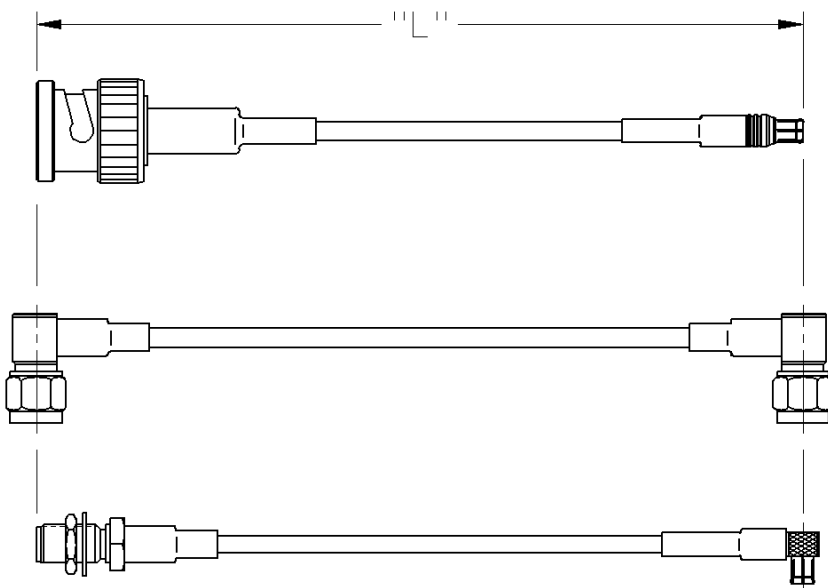

Fixed Length Cable Assemblies

SMA STRAIGHT PLUG TO BNC STRAIGHT PLUG

PART NUMBER	CABLE TYPE	CABLE LENGTH	CONNECTOR A	CONNECTOR B
415-0028-006	RG-316	6"	142-0403-011	CPM-88-19
415-0028-012	RG-316	12"	142-0403-011	CPM-88-19
415-0028-018	RG-316	18"	142-0403-011	CPM-88-19
415-0028-024	RG-316	24"	142-0403-011	CPM-88-19
415-0028-036	RG-316	36"	142-0403-011	CPM-88-19
415-0028-048	RG-316	48"	142-0403-011	CPM-88-19
415-0037-012	RG-58	12"	142-0407-011	CPMC-88-1
415-0037-024	RG-58	24"	142-0407-011	CPMC-88-1

PART NUMBER	CABLE TYPE	CABLE LENGTH	CONNECTOR A	CONNECTOR B
415-0037-036	RG-58	36"	142-0407-011	CPMC-88-1
415-0037-048	RG-58	48"	142-0407-011	CPMC-88-1
415-0037-060	RG-58	60"	142-0407-011	CPMC-88-1
415-0042-012	RG-142	12"	142-0408-011	CPMC-88-13
415-0042-024	RG-142	24"	142-0408-011	CPMC-88-13
415-0042-036	RG-142	36"	142-0408-011	CPMC-88-13
415-0042-048	RG-142	48"	142-0408-011	CPMC-88-13
415-0042-060	RG-142	60"	142-0408-011	CPMC-88-13

Johnson Components' cable length applies to the end of straight connectors. The length is applied to the vertical centroid of right angle connectors.

The last three digits of the part number reflect the length of the cable in inches.