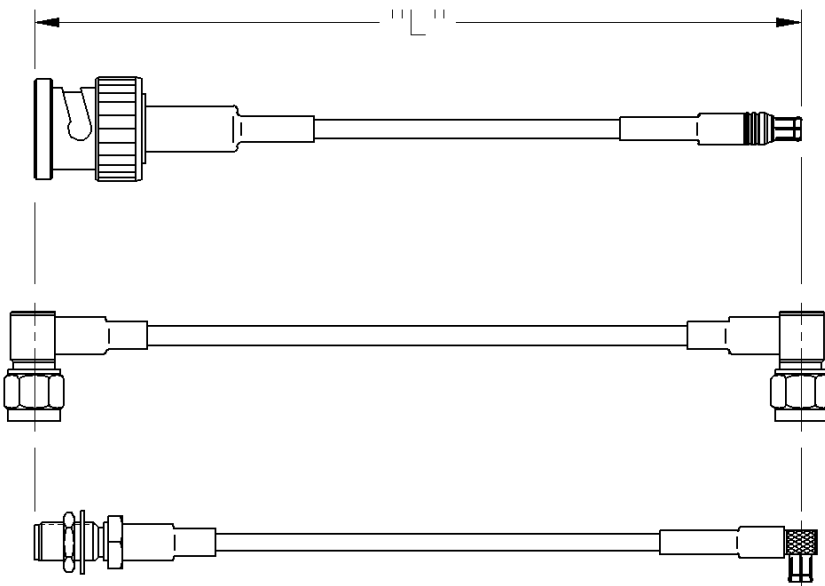

## SMA STRAIGHT PLUG TO BNC STRAIGHT PLUG

PART NUMBER	CABLE TYPE	CABLE LENGTH	CONNECTOR A	CONNECTOR B
415-0028-006	RG-316	6"	142-0403-011	CPM-88-19
415-0028-012	RG-316	12"	142-0403-011	CPM-88-19
415-0028-018	RG-316	18"	142-0403-011	CPM-88-19
415-0028-024	RG-316	24"	142-0403-011	CPM-88-19
415-0028-036	RG-316	36"	142-0403-011	CPM-88-19
415-0028-048	RG-316	48"	142-0403-011	CPM-88-19
415-0037-012	RG-58	12"	142-0407-011	CPMC-88-1
415-0037-024	RG-58	24"	142-0407-011	CPMC-88-1

PART NUMBER	CABLE TYPE	CABLE LENGTH	CONNECTOR A	CONNECTOR B
415-0037-036	RG-58	36"	142-0407-011	CPMC-88-1
415-0037-048	RG-58	48"	142-0407-011	CPMC-88-1
415-0037-060	RG-58	60"	142-0407-011	CPMC-88-1
415-0042-012	RG-142	12"	142-0408-011	CPMC-88-13
415-0042-024	RG-142	24"	142-0408-011	CPMC-88-13
415-0042-036	RG-142	36"	142-0408-011	CPMC-88-13
415-0042-048	RG-142	48"	142-0408-011	CPMC-88-13
415-0042-060	RG-142	60"	142-0408-011	CPMC-88-13

Johnson Components' cable length applies to the end of straight connectors. The length is applied to the vertical centroid of right angle connectors.

The last three digits of the part number reflect the length of the cable in inches.