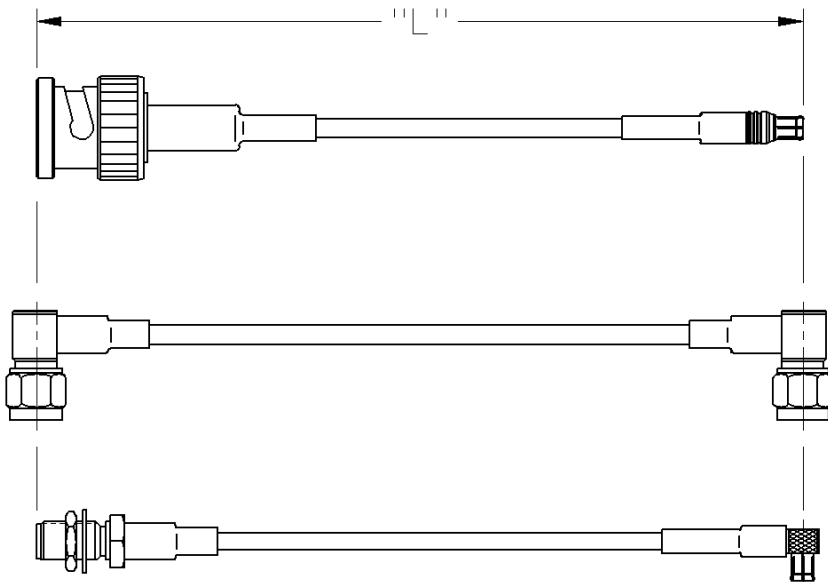

## SMA STRAIGHT PLUG TO BNC STRAIGHT PLUG

PART NUMBER	CABLE TYPE	CABLE LENGTH	CONNECTOR A	CONNECTOR B
415-0028-006	RG-316	6"	142-0403-011	CPM-88-19
415-0028-012	RG-316	12"	142-0403-011	CPM-88-19
415-0028-018	RG-316	18"	142-0403-011	CPM-88-19
415-0028-024	RG-316	24"	142-0403-011	CPM-88-19
415-0028-036	RG-316	36"	142-0403-011	CPM-88-19
415-0028-048	RG-316	48"	142-0403-011	CPM-88-19
415-0037-012	RG-58	12"	142-0407-011	CPMC-88-1
415-0037-024	RG-58	24"	142-0407-011	CPMC-88-1

PART NUMBER	CABLE TYPE	CABLE LENGTH	CONNECTOR A	CONNECTOR B
415-0037-036	RG-58	36"	142-0407-011	CPMC-88-1
415-0037-048	RG-58	48"	142-0407-011	CPMC-88-1
415-0037-060	RG-58	60"	142-0407-011	CPMC-88-1
415-0042-012	RG-142	12"	142-0408-011	CPMC-88-13
415-0042-024	RG-142	24"	142-0408-011	CPMC-88-13
415-0042-036	RG-142	36"	142-0408-011	CPMC-88-13
415-0042-048	RG-142	48"	142-0408-011	CPMC-88-13
415-0042-060	RG-142	60"	142-0408-011	CPMC-88-13

Johnson Components' cable length applies to the end of straight connectors. The length is applied to the vertical centroid of right angle connectors.

The last three digits of the part number reflect the length of the cable in inches.