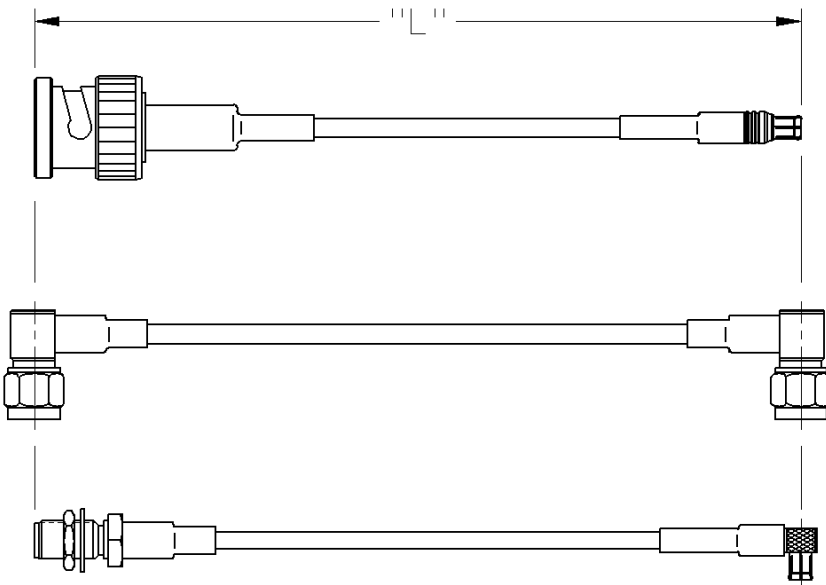

## SMA STRAIGHT PLUG TO SMA STRAIGHT BULKHEAD JACK

PART NUMBER	CABLE TYPE	CABLE LENGTH	CONNECTOR A	CONNECTOR B
415-0031-006	RG-316	6"	142-0403-011	142-0303-411
415-0031-012	RG-316	12"	142-0403-011	142-0303-411
415-0031-018	RG-316	18"	142-0403-011	142-0303-411
415-0031-024	RG-316	24"	142-0403-011	142-0303-411
415-0031-036	RG-316	36"	142-0403-011	142-0303-411
415-0031-048	RG-316	48"	142-0403-011	142-0303-411
415-0035-006	RG-316 DS	6"	142-0404-011	142-0304-411
415-0035-012	RG-316 DS	12"	142-0404-011	142-0304-411
415-0035-018	RG-316 DS	18"	142-0404-011	142-0304-411
415-0035-024	RG-316 DS	24"	142-0404-011	142-0304-411
415-0035-036	RG-316 DS	36"	142-0404-011	142-0304-411

PART NUMBER	CABLE TYPE	CABLE LENGTH	CONNECTOR A	CONNECTOR B
415-0035-048	RG-316 DS	48"	142-0404-011	142-0304-411
415-0040-012	RG-58	12"	142-0407-011	142-0307-411
415-0040-024	RG-58	24"	142-0407-011	142-0307-411
415-0040-036	RG-58	36"	142-0407-011	142-0307-411
415-0040-048	RG-58	48"	142-0407-011	142-0307-411
415-0040-060	RG-58	60"	142-0407-011	142-0307-411
415-0045-012	RG-142	12"	142-0408-011	142-0308-411
415-0045-024	RG-142	24"	142-0408-011	142-0308-411
415-0045-036	RG-142	36"	142-0408-011	142-0308-411
415-0045-048	RG-142	48"	142-0408-011	142-0308-411
415-0045-060	RG-142	60"	142-0408-011	142-0308-411

Johnson Components' cable length applies to the end of straight connectors. The length is applied to the vertical centroid of right angle connectors. The last three digits of the part number reflect the length of the cable in inches.