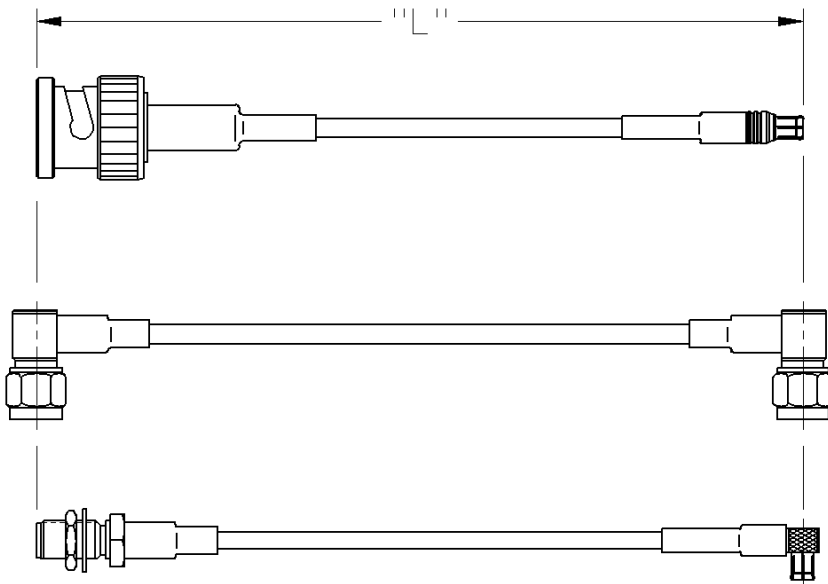

## SMA STRAIGHT PLUG TO BNC STRAIGHT PLUG

PART NUMBER	CABLE TYPE	CABLE LENGTH	CONNECTOR A	CONNECTOR B
415-0028-006	RG-316	6"	142-0403-011	CPM-88-19
415-0028-012	RG-316	12"	142-0403-011	CPM-88-19
415-0028-018	RG-316	18"	142-0403-011	CPM-88-19
415-0028-024	RG-316	24"	142-0403-011	CPM-88-19
415-0028-036	RG-316	36"	142-0403-011	CPM-88-19
415-0028-048	RG-316	48"	142-0403-011	CPM-88-19
415-0037-012	RG-58	12"	142-0407-011	CPMC-88-1
415-0037-024	RG-58	24"	142-0407-011	CPMC-88-1

PART NUMBER	CABLE TYPE	CABLE LENGTH	CONNECTOR A	CONNECTOR B
415-0037-036	RG-58	36"	142-0407-011	CPMC-88-1
415-0037-048	RG-58	48"	142-0407-011	CPMC-88-1
415-0037-060	RG-58	60"	142-0407-011	CPMC-88-1
415-0042-012	RG-142	12"	142-0408-011	CPMC-88-13
415-0042-024	RG-142	24"	142-0408-011	CPMC-88-13
415-0042-036	RG-142	36"	142-0408-011	CPMC-88-13
415-0042-048	RG-142	48"	142-0408-011	CPMC-88-13
415-0042-060	RG-142	60"	142-0408-011	CPMC-88-13

Johnson Components' cable length applies to the end of straight connectors. The length is applied to the vertical centroid of right angle connectors.

The last three digits of the part number reflect the length of the cable in inches.