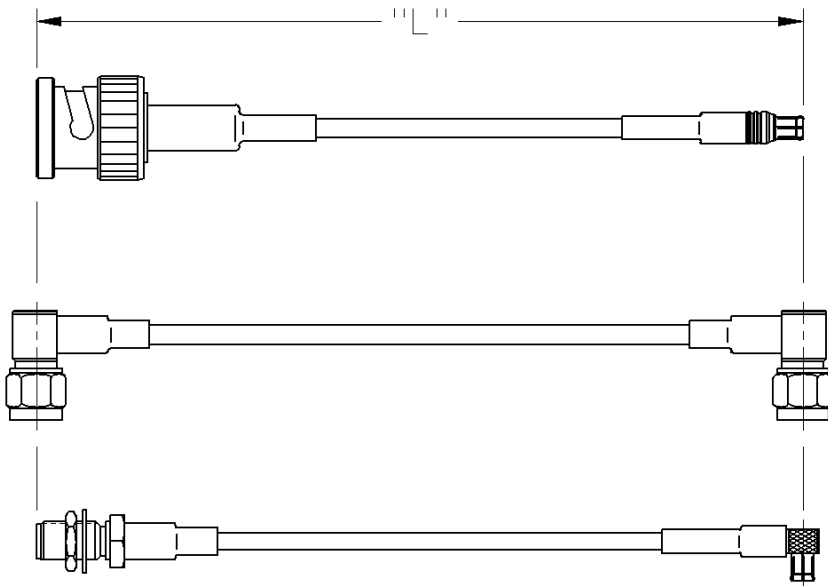

## SMA STRAIGHT PLUG TO BNC STRAIGHT PLUG

PART NUMBER	CABLE TYPE	CABLE LENGTH	CONNECTOR A	CONNECTOR B
415-0028-006	RG-316	6"	142-0403-011	CPM-88-19
415-0028-012	RG-316	12"	142-0403-011	CPM-88-19
415-0028-018	RG-316	18"	142-0403-011	CPM-88-19
415-0028-024	RG-316	24"	142-0403-011	CPM-88-19
415-0028-036	RG-316	36"	142-0403-011	CPM-88-19
415-0028-048	RG-316	48"	142-0403-011	CPM-88-19
415-0037-012	RG-58	12"	142-0407-011	CPMC-88-1
415-0037-024	RG-58	24"	142-0407-011	CPMC-88-1

PART NUMBER	CABLE TYPE	CABLE LENGTH	CONNECTOR A	CONNECTOR B
415-0037-036	RG-58	36"	142-0407-011	CPMC-88-1
415-0037-048	RG-58	48"	142-0407-011	CPMC-88-1
415-0037-060	RG-58	60"	142-0407-011	CPMC-88-1
415-0042-012	RG-142	12"	142-0408-011	CPMC-88-13
415-0042-024	RG-142	24"	142-0408-011	CPMC-88-13
415-0042-036	RG-142	36"	142-0408-011	CPMC-88-13
415-0042-048	RG-142	48"	142-0408-011	CPMC-88-13
415-0042-060	RG-142	60"	142-0408-011	CPMC-88-13

Johnson Components' cable length applies to the end of straight connectors. The length is applied to the vertical centroid of right angle connectors.

The last three digits of the part number reflect the length of the cable in inches.