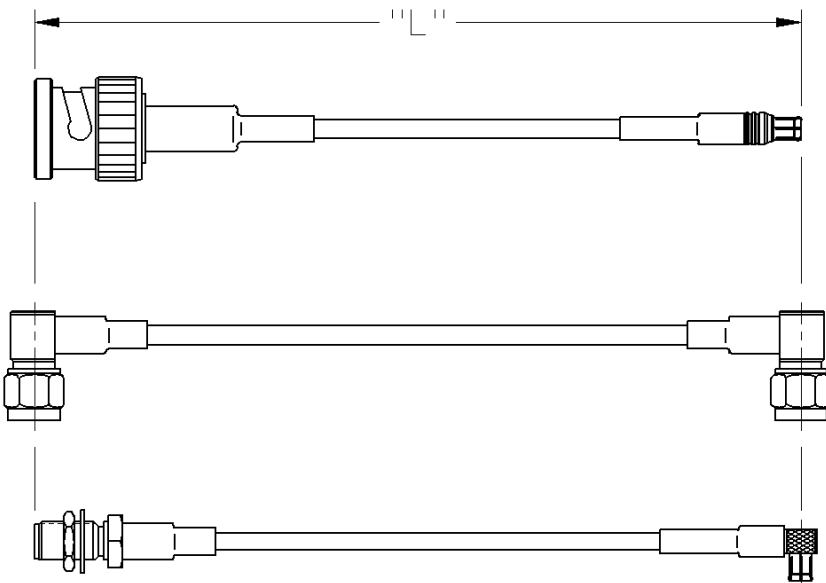

Fixed Length Cable Assemblies

INCHES (MILLIMETERS)
CUSTOMER DRAWINGS AVAILABLE UPON REQUEST

SMA STRAIGHT PLUG TO BNC STRAIGHT PLUG

PART NUMBER	CABLE TYPE	CABLE LENGTH	CONNECTOR A	CONNECTOR B
415-0028-006	RG-316	6"	142-0403-011	CPM-88-19
415-0028-012	RG-316	12"	142-0403-011	CPM-88-19
415-0028-018	RG-316	18"	142-0403-011	CPM-88-19
415-0028-024	RG-316	24"	142-0403-011	CPM-88-19
415-0028-036	RG-316	36"	142-0403-011	CPM-88-19
415-0028-048	RG-316	48"	142-0403-011	CPM-88-19
415-0037-012	RG-58	12"	142-0407-011	CPMC-88-1
415-0037-024	RG-58	24"	142-0407-011	CPMC-88-1

PART NUMBER	CABLE TYPE	CABLE LENGTH	CONNECTOR A	CONNECTOR B
415-0037-036	RG-58	36"	142-0407-011	CPMC-88-1
415-0037-048	RG-58	48"	142-0407-011	CPMC-88-1
415-0037-060	RG-58	60"	142-0407-011	CPMC-88-1
415-0042-012	RG-142	12"	142-0408-011	CPMC-88-13
415-0042-024	RG-142	24"	142-0408-011	CPMC-88-13
415-0042-036	RG-142	36"	142-0408-011	CPMC-88-13
415-0042-048	RG-142	48"	142-0408-011	CPMC-88-13
415-0042-060	RG-142	60"	142-0408-011	CPMC-88-13

Johnson Components' cable length applies to the end of straight connectors. The length is applied to the vertical centroid of right angle connectors.

The last three digits of the part number reflect the length of the cable in inches.