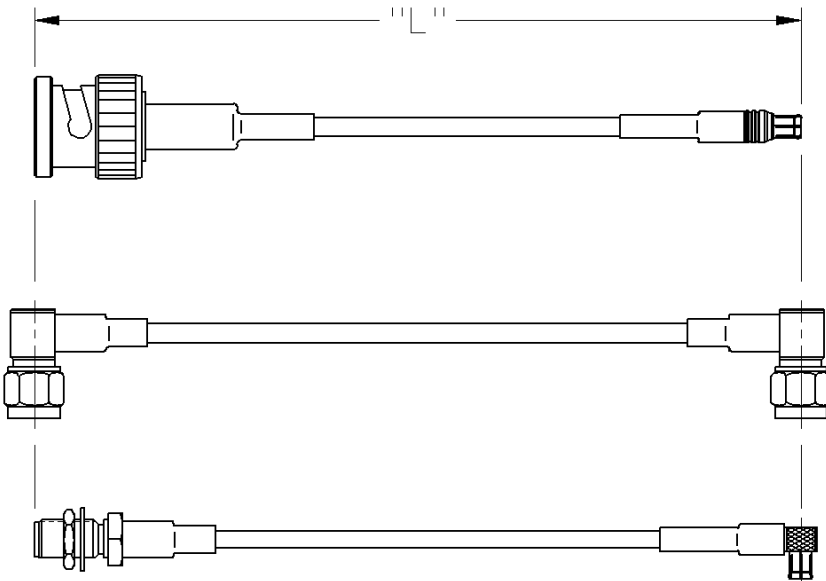

Fixed Length Cable Assemblies

BNC STRAIGHT PLUG TO BNC STRAIGHT PLUG

With Boot

PART NUMBER	CABLE TYPE	CABLE LENGTH	CONNECTOR A	CONNECTOR B
415-0054-012	RG-58	12"	CPMC-88-1	CPMC-88-1
415-0054-024	RG-58	24"	CPMC-88-1	CPMC-88-1
415-0054-036	RG-58	36"	CPMC-88-1	CPMC-88-1
415-0054-048	RG-58	48"	CPMC-88-1	CPMC-88-1
415-0054-060	RG-58	60"	CPMC-88-1	CPMC-88-1
415-0055-012	RG-59 TFE	12"	CPMC-88-10	CPMC-88-10
415-0055-024	RG-59 TFE	24"	CPMC-88-10	CPMC-88-10
415-0055-036	RG-59 TFE	36"	CPMC-88-10	CPMC-88-10
415-0055-048	RG-59 TFE	48"	CPMC-88-10	CPMC-88-10
415-0055-060	RG-59 TFE	60"	CPMC-88-10	CPMC-88-10
415-0057-012	RG-59	12"	CPMC-88-2	CPMC-88-2
415-0057-024	RG-59	24"	CPMC-88-2	CPMC-88-2
415-0057-036	RG-59	36"	CPMC-88-2	CPMC-88-2
415-0057-048	RG-59	48"	CPMC-88-2	CPMC-88-2
415-0057-060	RG-59	60"	CPMC-88-2	CPMC-88-2

With Heat Shrink

PART NUMBER	CABLE TYPE	CABLE LENGTH	CONNECTOR A	CONNECTOR B
415-0056-012	Belden 8218	12"	CPMC-88-18	CPMC-88-18
415-0056-024	Belden 8218	24"	CPMC-88-18	CPMC-88-18
415-0056-036	Belden 8218	36"	CPMC-88-18	CPMC-88-18
415-0056-048	Belden 8218	48"	CPMC-88-18	CPMC-88-18
415-0056-060	Belden 8218	60"	CPMC-88-18	CPMC-88-18

Johnson Components' cable length applies to the end of straight connectors. The length is applied to the vertical centroid of right angle connectors. The last three digits of the part number reflect the length of the cable in inches.