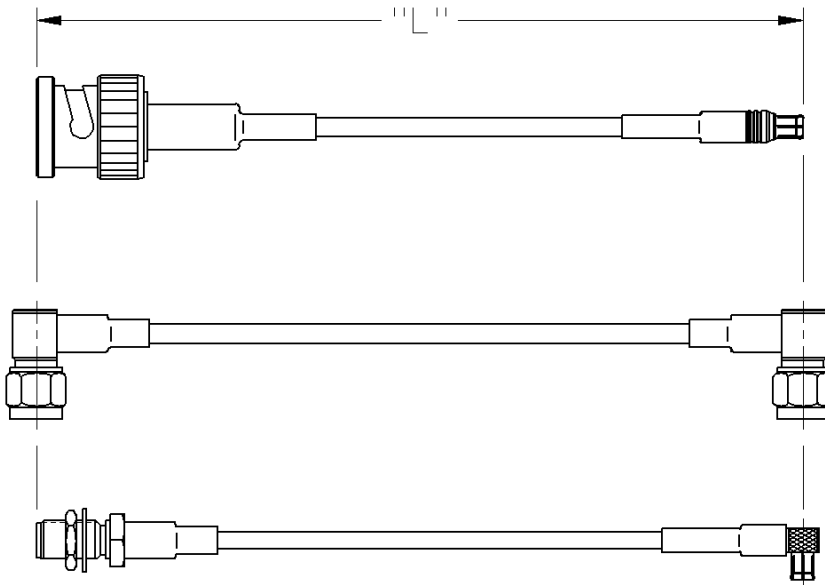

Fixed Length Cable Assemblies

INCHES (MILLIMETERS)
CUSTOMER DRAWINGS AVAILABLE UPON REQUEST

BNC STRAIGHT PLUG TO BNC STRAIGHT PLUG

With Boot

PART NUMBER	CABLE TYPE	CABLE LENGTH	CONNECTOR A	CONNECTOR B
415-0054-012	RG-58	12"	CPMC-88-1	CPMC-88-1
415-0054-024	RG-58	24"	CPMC-88-1	CPMC-88-1
415-0054-036	RG-58	36"	CPMC-88-1	CPMC-88-1
415-0054-048	RG-58	48"	CPMC-88-1	CPMC-88-1
415-0054-060	RG-58	60"	CPMC-88-1	CPMC-88-1
415-0055-012	RG-59 TFE	12"	CPMC-88-10	CPMC-88-10
415-0055-024	RG-59 TFE	24"	CPMC-88-10	CPMC-88-10
415-0055-036	RG-59 TFE	36"	CPMC-88-10	CPMC-88-10
415-0055-048	RG-59 TFE	48"	CPMC-88-10	CPMC-88-10
415-0055-060	RG-59 TFE	60"	CPMC-88-10	CPMC-88-10
415-0057-012	RG-59	12"	CPMC-88-2	CPMC-88-2
415-0057-024	RG-59	24"	CPMC-88-2	CPMC-88-2
415-0057-036	RG-59	36"	CPMC-88-2	CPMC-88-2
415-0057-048	RG-59	48"	CPMC-88-2	CPMC-88-2
415-0057-060	RG-59	60"	CPMC-88-2	CPMC-88-2

With Heat Shrink

PART NUMBER	CABLE TYPE	CABLE LENGTH	CONNECTOR A	CONNECTOR B
415-0056-012	Belden 8218	12"	CPMC-88-18	CPMC-88-18
415-0056-024	Belden 8218	24"	CPMC-88-18	CPMC-88-18
415-0056-036	Belden 8218	36"	CPMC-88-18	CPMC-88-18
415-0056-048	Belden 8218	48"	CPMC-88-18	CPMC-88-18
415-0056-060	Belden 8218	60"	CPMC-88-18	CPMC-88-18

Johnson Components' cable length applies to the end of straight connectors. The length is applied to the vertical centroid of right angle connectors. The last three digits of the part number reflect the length of the cable in inches.