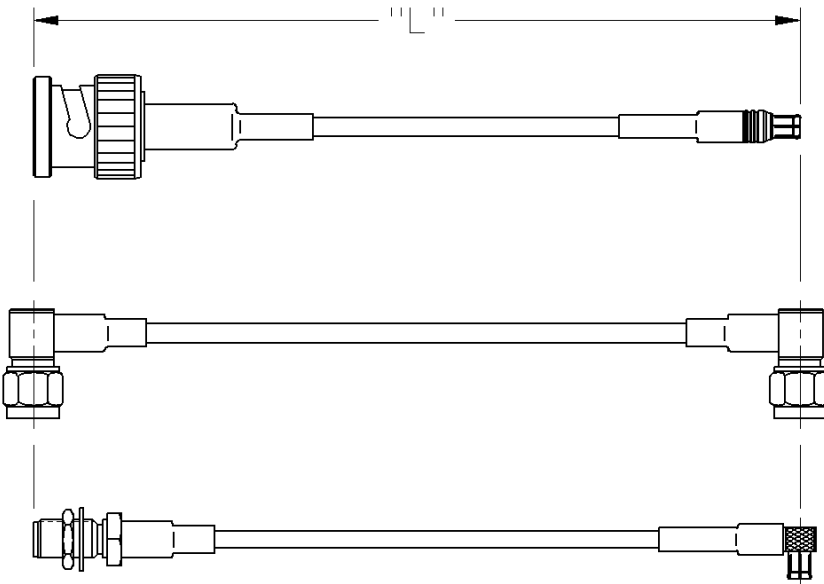

Fixed Length Cable Assemblies

INCHES (MILLIMETERS)
CUSTOMER DRAWINGS AVAILABLE UPON REQUEST

BNC STRAIGHT PLUG TO BNC STRAIGHT PLUG

With Boot

With Heat Shrink

PART NUMBER	CABLE TYPE	CABLE LENGTH	CONNECTOR A	CONNECTOR B
415-0054-012	RG-58	12"	CPMC-88-1	CPMC-88-1
415-0054-024	RG-58	24"	CPMC-88-1	CPMC-88-1
415-0054-036	RG-58	36"	CPMC-88-1	CPMC-88-1
415-0054-048	RG-58	48"	CPMC-88-1	CPMC-88-1
415-0054-060	RG-58	60"	CPMC-88-1	CPMC-88-1
415-0055-012	RG-59 TFE	12"	CPMC-88-10	CPMC-88-10
415-0055-024	RG-59 TFE	24"	CPMC-88-10	CPMC-88-10
415-0055-036	RG-59 TFE	36"	CPMC-88-10	CPMC-88-10
415-0055-048	RG-59 TFE	48"	CPMC-88-10	CPMC-88-10
415-0055-060	RG-59 TFE	60"	CPMC-88-10	CPMC-88-10
415-0057-012	RG-59	12"	CPMC-88-2	CPMC-88-2
415-0057-024	RG-59	24"	CPMC-88-2	CPMC-88-2
415-0057-036	RG-59	36"	CPMC-88-2	CPMC-88-2
415-0057-048	RG-59	48"	CPMC-88-2	CPMC-88-2
415-0057-060	RG-59	60"	CPMC-88-2	CPMC-88-2

PART NUMBER	CABLE TYPE	CABLE LENGTH	CONNECTOR A	CONNECTOR B
415-0056-012	Belden 8218	12"	CPMC-88-18	CPMC-88-18
415-0056-024	Belden 8218	24"	CPMC-88-18	CPMC-88-18
415-0056-036	Belden 8218	36"	CPMC-88-18	CPMC-88-18
415-0056-048	Belden 8218	48"	CPMC-88-18	CPMC-88-18
415-0056-060	Belden 8218	60"	CPMC-88-18	CPMC-88-18

Johnson Components' cable length applies to the end of straight connectors. The length is applied to the vertical centroid of right angle connectors. The last three digits of the part number reflect the length of the cable in inches.