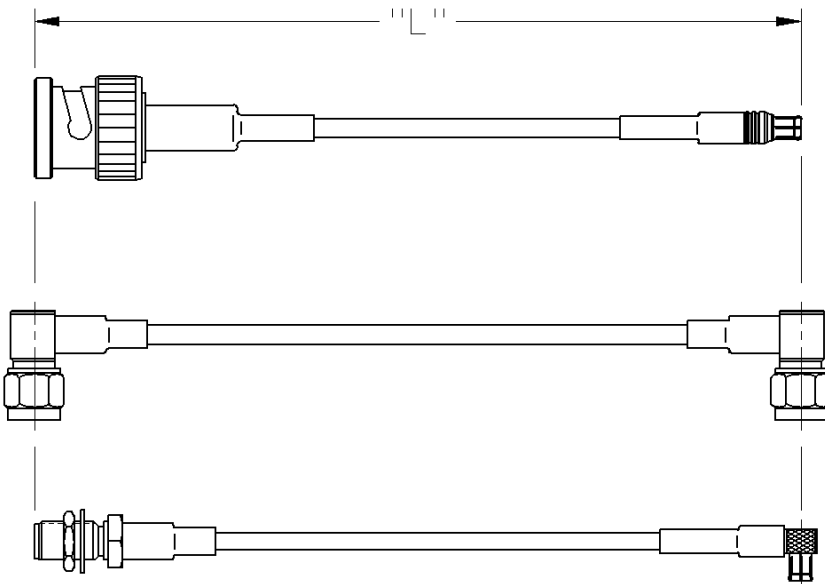

Fixed Length Cable Assemblies

N STRAIGHT PLUG TO N STRAIGHT PLUG

PART NUMBER	CABLE TYPE	CABLE LENGTH	CONNECTOR A	CONNECTOR B
415-0058-012	RG-58	12"	CPN-1	CPN-1
415-0058-024	RG-58	24"	CPN-1	CPN-1
415-0058-036	RG-58	36"	CPN-1	CPN-1
415-0058-048	RG-58	48"	CPN-1	CPN-1
415-0058-060	RG-58	60"	CPN-1	CPN-1
415-0060-012	RG-142	12"	CPN-142T	CPN-142T
415-0060-024	RG-142	24"	CPN-142T	CPN-142T
415-0060-036	RG-142	36"	CPN-142T	CPN-142T
415-0060-048	RG-142	48"	CPN-142T	CPN-142T
415-0060-060	RG-142	60"	CPN-142T	CPN-142T

PART NUMBER	CABLE TYPE	CABLE LENGTH	CONNECTOR A	CONNECTOR B
415-0062-012	RG-8	12"	CPN-8	CPN-8
415-0062-024	RG-8	24"	CPN-8	CPN-8
415-0062-036	RG-8	36"	CPN-8	CPN-8
415-0062-048	RG-8	48"	CPN-8	CPN-8
415-0062-060	RG-8	60"	CPN-8	CPN-8
415-0063-012	RG-213	12"	CPN-8	CPN-8
415-0063-024	RG-213	24"	CPN-8	CPN-8
415-0063-036	RG-213	36"	CPN-8	CPN-8
415-0063-048	RG-213	48"	CPN-8	CPN-8
415-0063-060	RG-213	60"	CPN-8	CPN-8

Johnson Components' cable length applies to the end of straight connectors. The length is applied to the vertical centroid of right angle connectors. The last three digits of the part number reflect the length of the cable in inches.