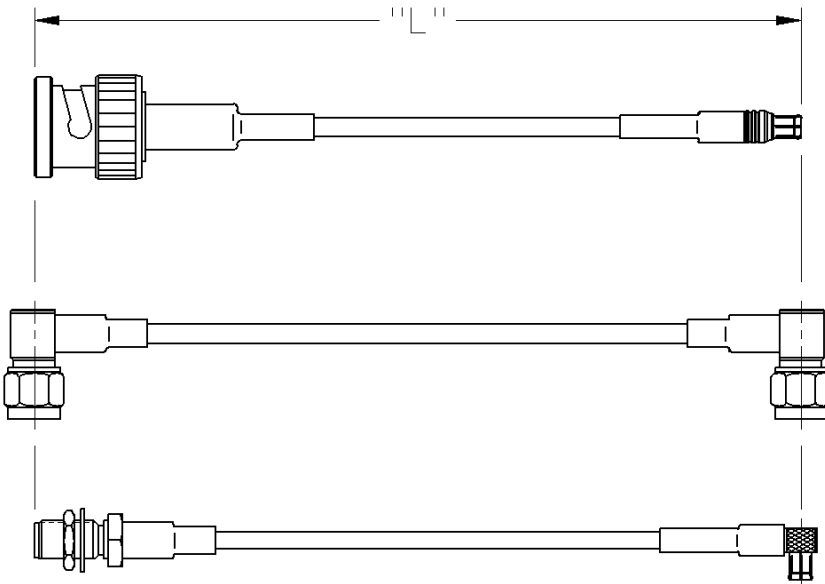

## N STRAIGHT PLUG TO N STRAIGHT PLUG

PART NUMBER	CABLE TYPE	CABLE LENGTH	CONNECTOR A	CONNECTOR B
415-0058-012	RG-58	12"	CPN-1	CPN-1
415-0058-024	RG-58	24"	CPN-1	CPN-1
415-0058-036	RG-58	36"	CPN-1	CPN-1
415-0058-048	RG-58	48"	CPN-1	CPN-1
415-0058-060	RG-58	60"	CPN-1	CPN-1
415-0060-012	RG-142	12"	CPN-142T	CPN-142T
415-0060-024	RG-142	24"	CPN-142T	CPN-142T
415-0060-036	RG-142	36"	CPN-142T	CPN-142T
415-0060-048	RG-142	48"	CPN-142T	CPN-142T
415-0060-060	RG-142	60"	CPN-142T	CPN-142T

PART NUMBER	CABLE TYPE	CABLE LENGTH	CONNECTOR A	CONNECTOR B
415-0062-012	RG-8	12"	CPN-8	CPN-8
415-0062-024	RG-8	24"	CPN-8	CPN-8
415-0062-036	RG-8	36"	CPN-8	CPN-8
415-0062-048	RG-8	48"	CPN-8	CPN-8
415-0062-060	RG-8	60"	CPN-8	CPN-8
415-0063-012	RG-213	12"	CPN-8	CPN-8
415-0063-024	RG-213	24"	CPN-8	CPN-8
415-0063-036	RG-213	36"	CPN-8	CPN-8
415-0063-048	RG-213	48"	CPN-8	CPN-8
415-0063-060	RG-213	60"	CPN-8	CPN-8

Johnson Components' cable length applies to the end of straight connectors. The length is applied to the vertical centroid of right angle connectors. The last three digits of the part number reflect the length of the cable in inches.