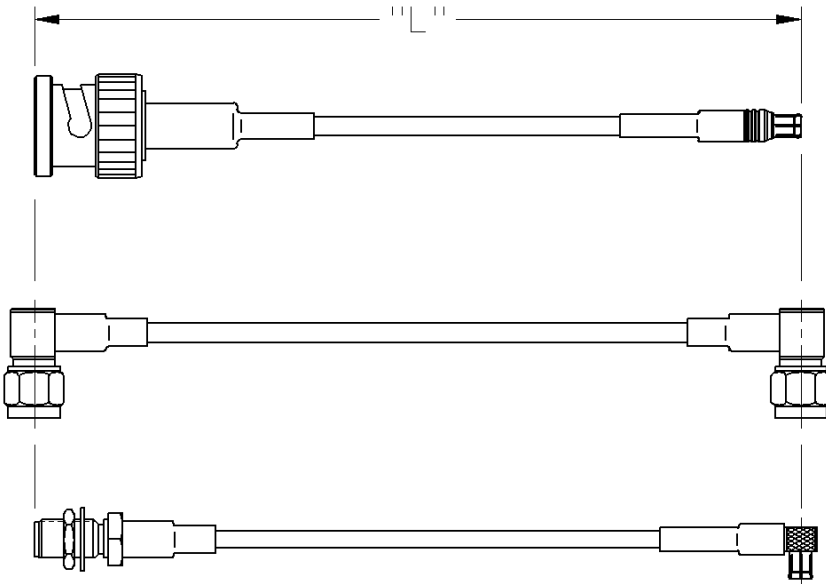

Fixed Length Cable Assemblies

N STRAIGHT PLUG TO N STRAIGHT PLUG

PART NUMBER	CABLE TYPE	CABLE LENGTH	CONNECTOR A	CONNECTOR B
415-0058-012	RG-58	12"	CPN-1	CPN-1
415-0058-024	RG-58	24"	CPN-1	CPN-1
415-0058-036	RG-58	36"	CPN-1	CPN-1
415-0058-048	RG-58	48"	CPN-1	CPN-1
415-0058-060	RG-58	60"	CPN-1	CPN-1
415-0060-012	RG-142	12"	CPN-142T	CPN-142T
415-0060-024	RG-142	24"	CPN-142T	CPN-142T
415-0060-036	RG-142	36"	CPN-142T	CPN-142T
415-0060-048	RG-142	48"	CPN-142T	CPN-142T
415-0060-060	RG-142	60"	CPN-142T	CPN-142T

PART NUMBER	CABLE TYPE	CABLE LENGTH	CONNECTOR A	CONNECTOR B
415-0062-012	RG-8	12"	CPN-8	CPN-8
415-0062-024	RG-8	24"	CPN-8	CPN-8
415-0062-036	RG-8	36"	CPN-8	CPN-8
415-0062-048	RG-8	48"	CPN-8	CPN-8
415-0062-060	RG-8	60"	CPN-8	CPN-8
415-0063-012	RG-213	12"	CPN-8	CPN-8
415-0063-024	RG-213	24"	CPN-8	CPN-8
415-0063-036	RG-213	36"	CPN-8	CPN-8
415-0063-048	RG-213	48"	CPN-8	CPN-8
415-0063-060	RG-213	60"	CPN-8	CPN-8

Johnson Components' cable length applies to the end of straight connectors. The length is applied to the vertical centroid of right angle connectors.

The last three digits of the part number reflect the length of the cable in inches.