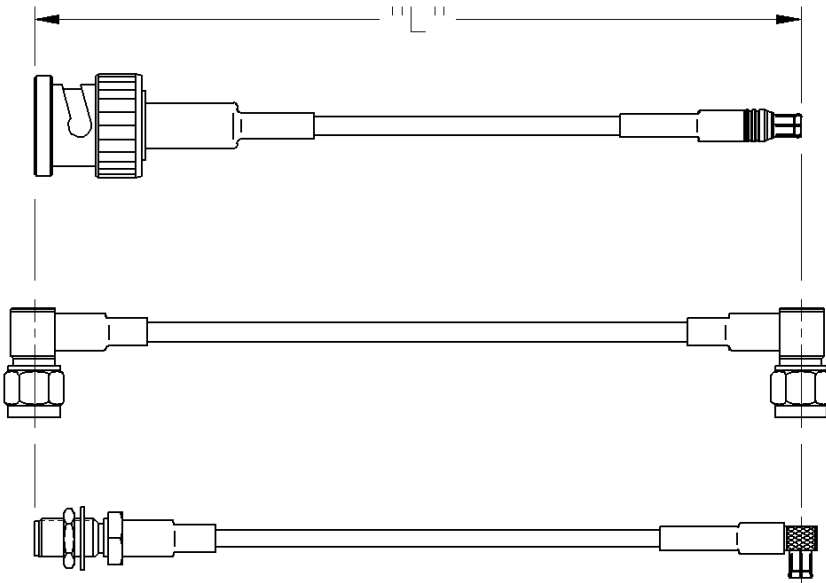

## N STRAIGHT PLUG TO N STRAIGHT PLUG

PART NUMBER	CABLE TYPE	CABLE LENGTH	CONNECTOR A	CONNECTOR B
415-0058-012	RG-58	12"	CPN-1	CPN-1
415-0058-024	RG-58	24"	CPN-1	CPN-1
415-0058-036	RG-58	36"	CPN-1	CPN-1
415-0058-048	RG-58	48"	CPN-1	CPN-1
415-0058-060	RG-58	60"	CPN-1	CPN-1
415-0060-012	RG-142	12"	CPN-142T	CPN-142T
415-0060-024	RG-142	24"	CPN-142T	CPN-142T
415-0060-036	RG-142	36"	CPN-142T	CPN-142T
415-0060-048	RG-142	48"	CPN-142T	CPN-142T
415-0060-060	RG-142	60"	CPN-142T	CPN-142T

PART NUMBER	CABLE TYPE	CABLE LENGTH	CONNECTOR A	CONNECTOR B
415-0062-012	RG-8	12"	CPN-8	CPN-8
415-0062-024	RG-8	24"	CPN-8	CPN-8
415-0062-036	RG-8	36"	CPN-8	CPN-8
415-0062-048	RG-8	48"	CPN-8	CPN-8
415-0062-060	RG-8	60"	CPN-8	CPN-8
415-0063-012	RG-213	12"	CPN-8	CPN-8
415-0063-024	RG-213	24"	CPN-8	CPN-8
415-0063-036	RG-213	36"	CPN-8	CPN-8
415-0063-048	RG-213	48"	CPN-8	CPN-8
415-0063-060	RG-213	60"	CPN-8	CPN-8

Johnson Components' cable length applies to the end of straight connectors. The length is applied to the vertical centroid of right angle connectors. The last three digits of the part number reflect the length of the cable in inches.